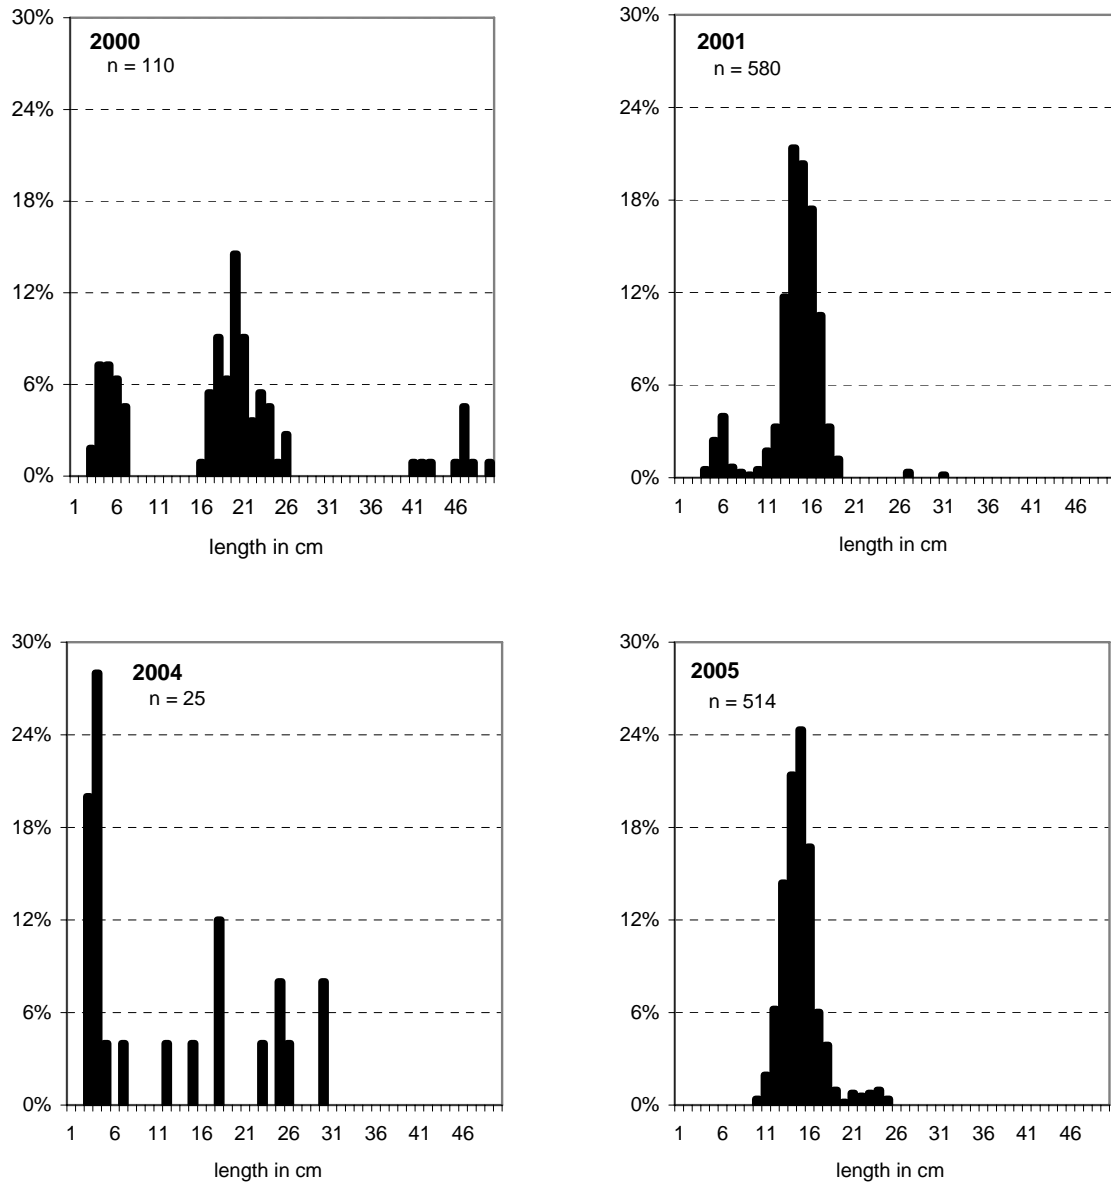

BLUEHEAD SUCKER, Big Gypsum, Dolores River

Figure 91. Bluehead sucker, Big Gypsum, Dolores River, 2000, 2001, 2004 and 2005.

FLANNELMOUTH SUCKER, Big Gypsum, Dolores River

Figure 92. Flannelmouth sucker, Big Gypsum, Dolores River, 2000, 2001, 2004 and 2005.

ROUNDTAIL CHUB, Big Gypsum, Dolores River

Figure 93. Roundtail chub, Big Gypsum, Dolores River, 2000, 2001, 2004 and 2005.

CARP, Big Gypsum, Dolores River

Figure 94. Carp, Big Gypsum, Dolores River, 2000, 2001, 2004 and 2005.

CHANNEL CATFISH, Big Gypsum, Dolores River

Figure 95. Channel catfish, Big Gypsum, Dolores River, 2000, 2001, 2004 and 2005.

BLACK BULLHEAD, Big Gypsum, Dolores River

Figure 96. Black bullhead, Big Gypsum, Dolores River, 2000, 2001, 2004 and 2005.

GREEN SUNFISH, Big Gypsum, Dolores River

Figure 97. Green sunfish, Big Gypsum, Dolores River, 2000, 2001, 2004 and 2005.