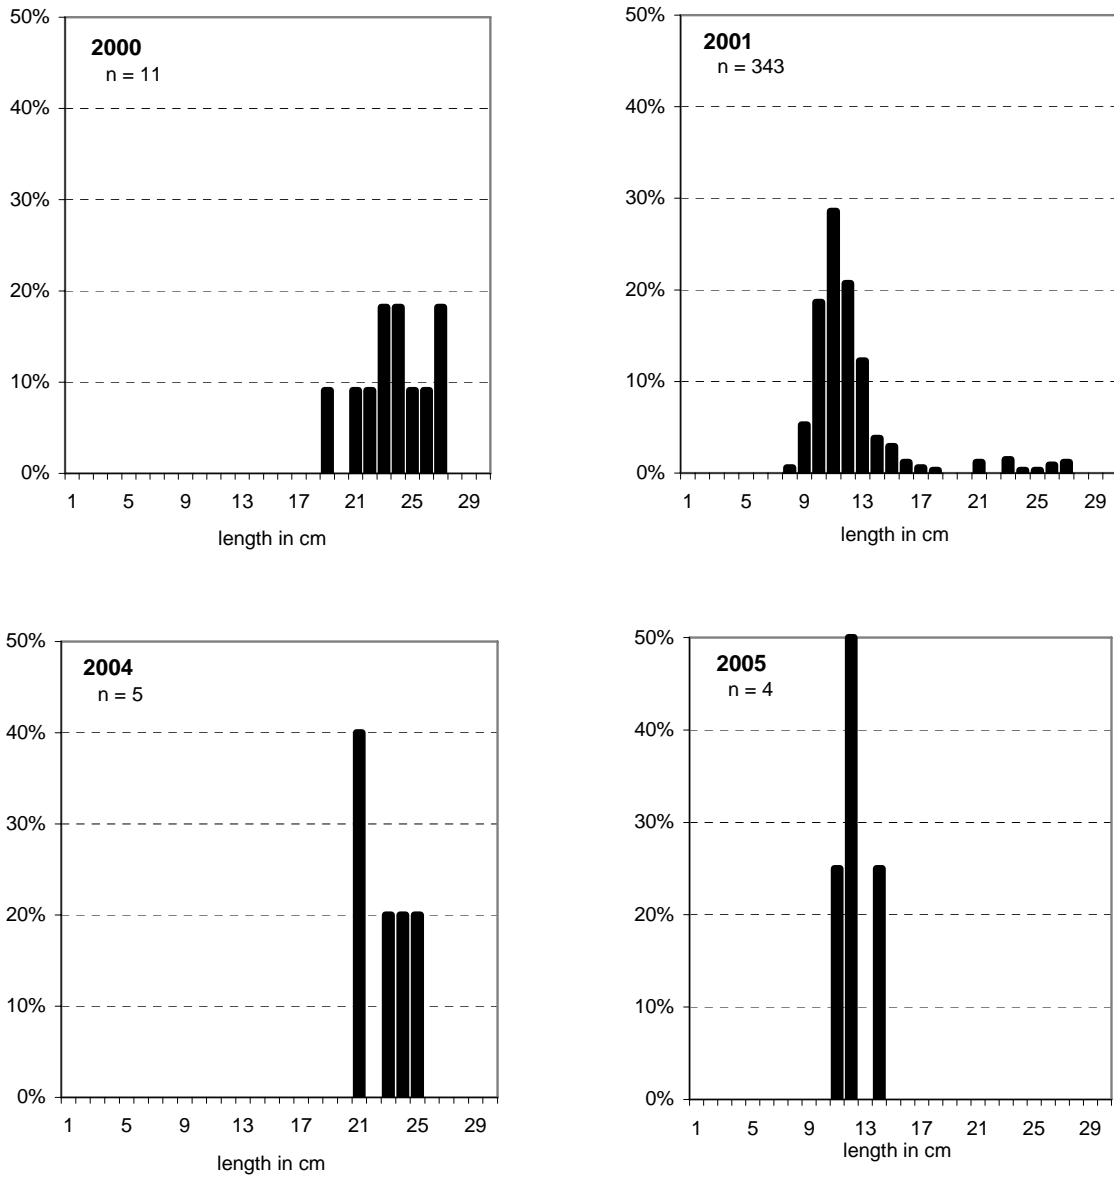

BLUEHEAD SUCKER, Big Gypsum, Dolores River

Figure 91. Bluehead sucker, Big Gypsum, Dolores River, 2000, 2001, 2004 and 2005.

FLANNELMOUTH SUCKER, Big Gypsum, Dolores River

Figure 92. Flannelmouth sucker, Big Gypsum, Dolores River, 2000, 2001, 2004 and 2005.

ROUNDTAIL CHUB, Big Gypsum, Dolores River

Figure 93. Roundtail chub, Big Gypsum, Dolores River, 2000, 2001, 2004 and 2005.

CARP, Big Gypsum, Dolores River

Figure 94. Carp, Big Gypsum, Dolores River, 2000, 2001, 2004 and 2005.

GREEN SUNFISH, Big Gypsum, Dolores River

Figure 97. Green sunfish, Big Gypsum, Dolores River, 2000, 2001, 2004 and 2005.