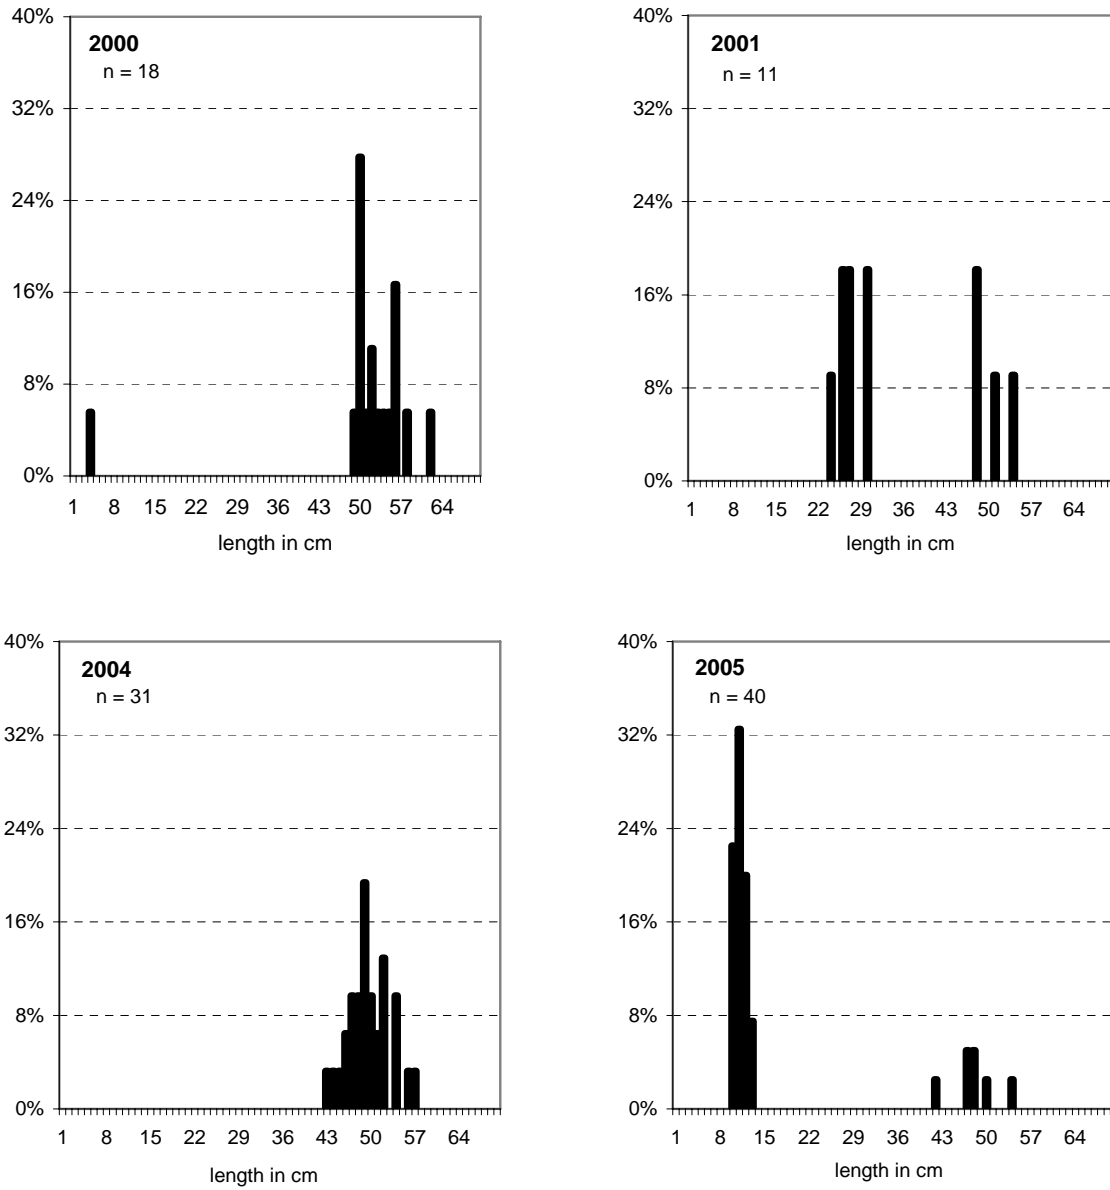

ROUNDTAIL CHUB, Big Gypsum, Dolores River

Figure 93. Roundtail chub, Big Gypsum, Dolores River, 2000, 2001, 2004 and 2005.

CARP, Big Gypsum, Dolores River

Figure 94. Carp, Big Gypsum, Dolores River, 2000, 2001, 2004 and 2005.

GREEN SUNFISH, Big Gypsum, Dolores River

Figure 97. Green sunfish, Big Gypsum, Dolores River, 2000, 2001, 2004 and 2005.