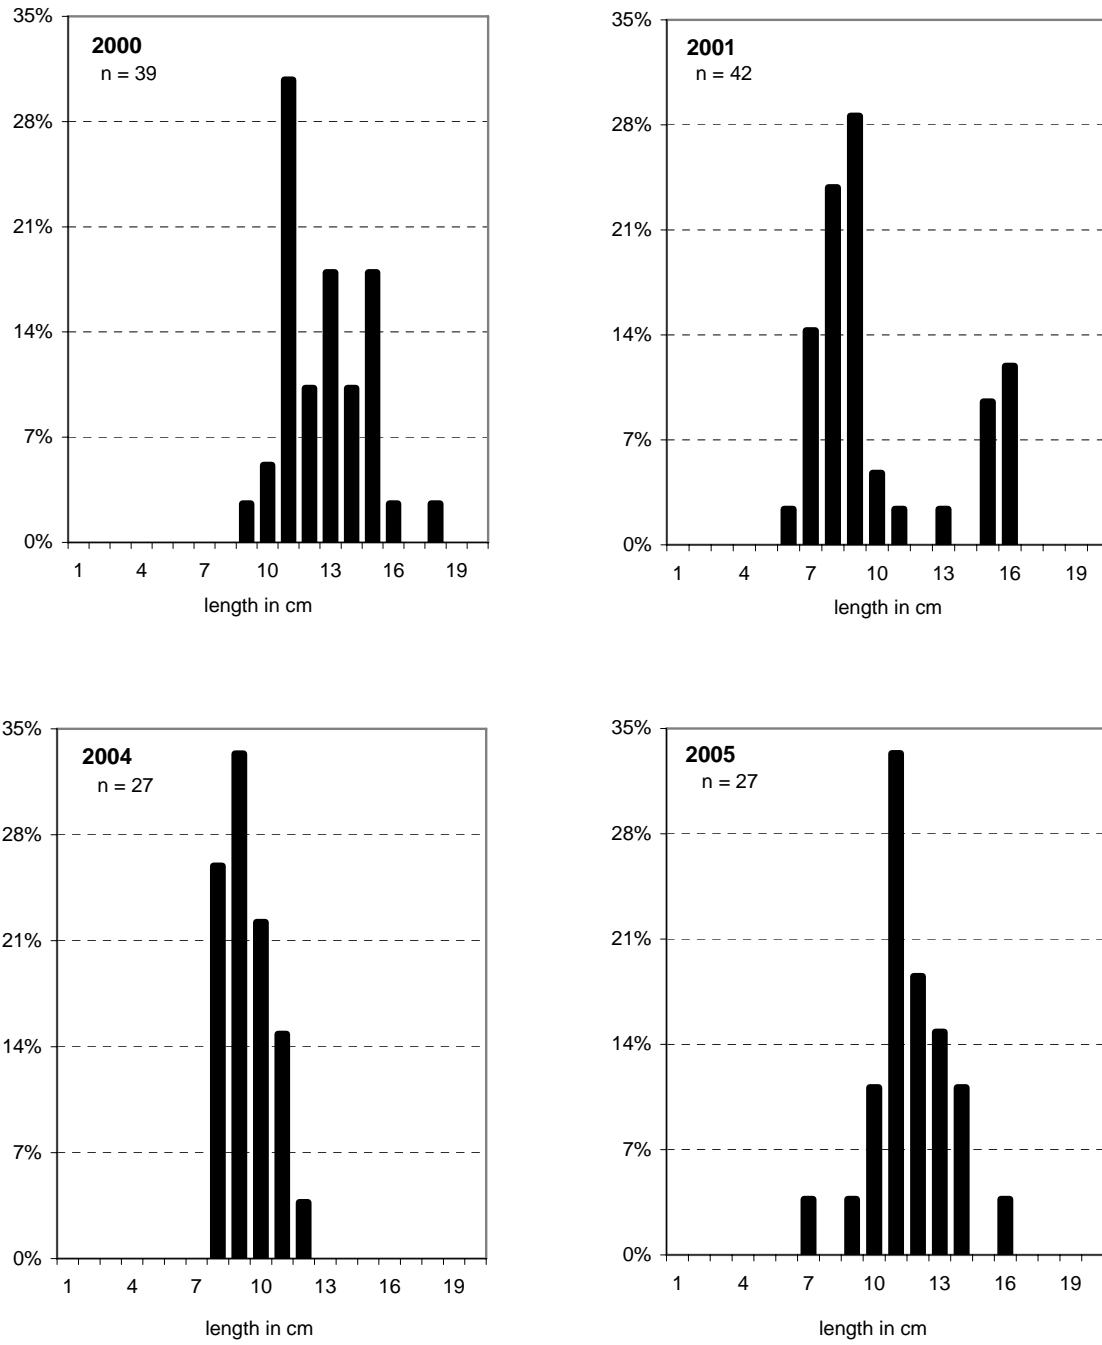

GREEN SUNFISH, Big Gypsum, Dolores River

Figure 97. Green sunfish, Big Gypsum, Dolores River, 2000, 2001, 2004 and 2005.