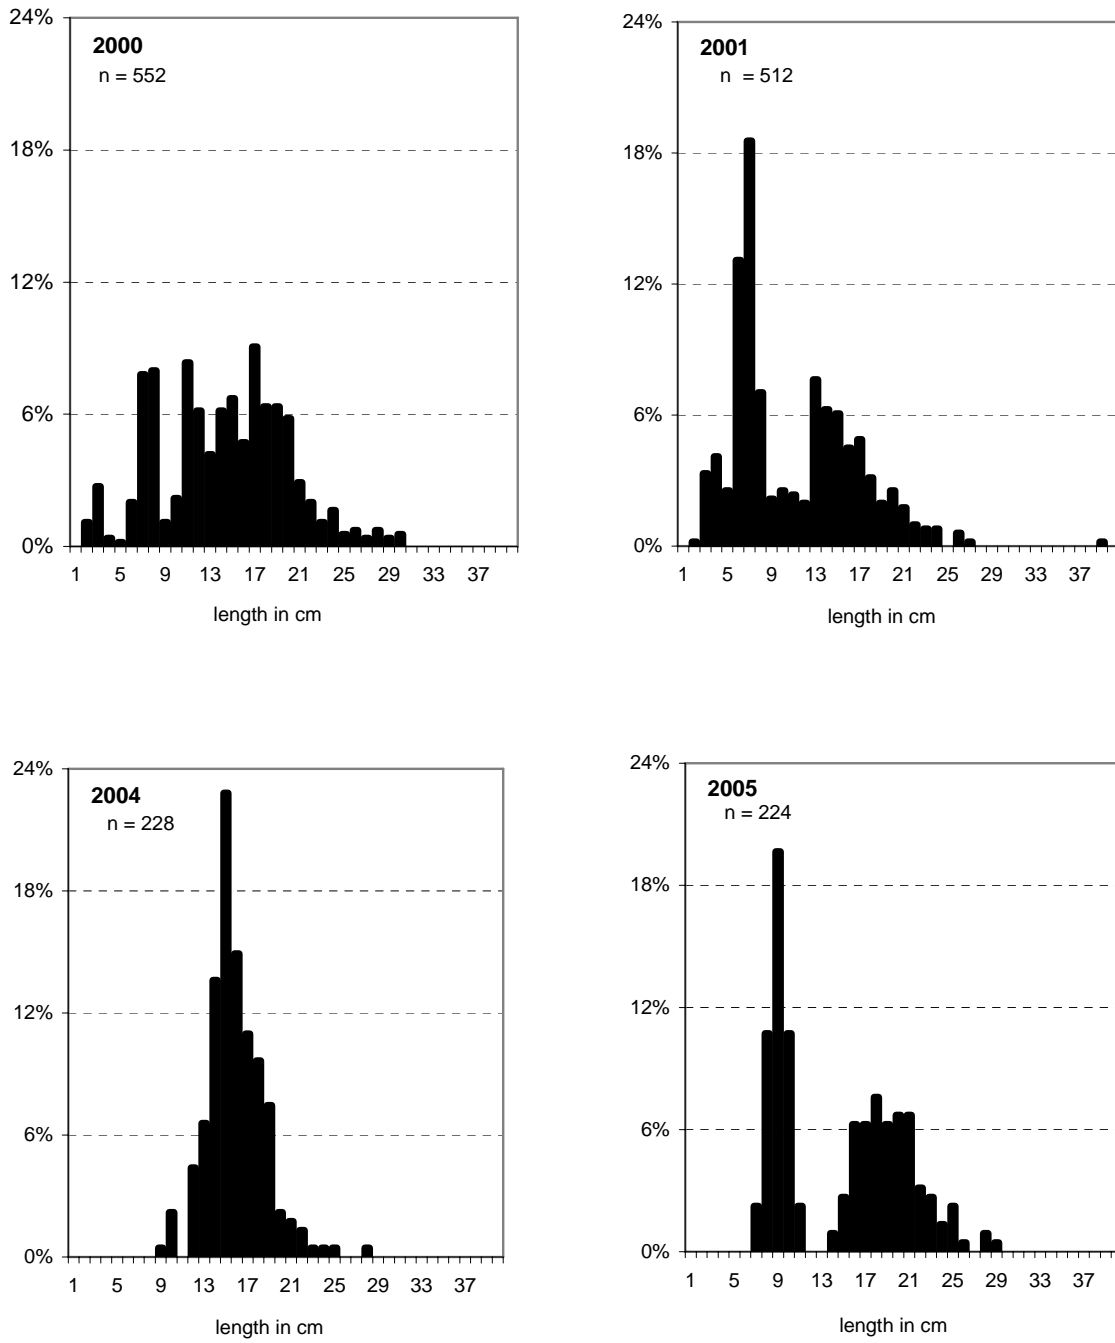

ROUNDTAIL CHUB, Big Gypsum, Dolores River

Figure 93. Roundtail chub, Big Gypsum, Dolores River, 2000, 2001, 2004 and 2005.

CARP, Big Gypsum, Dolores River

Figure 94. Carp, Big Gypsum, Dolores River, 2000, 2001, 2004 and 2005.

GREEN SUNFISH, Big Gypsum, Dolores River

Figure 97. Green sunfish, Big Gypsum, Dolores River, 2000, 2001, 2004 and 2005.