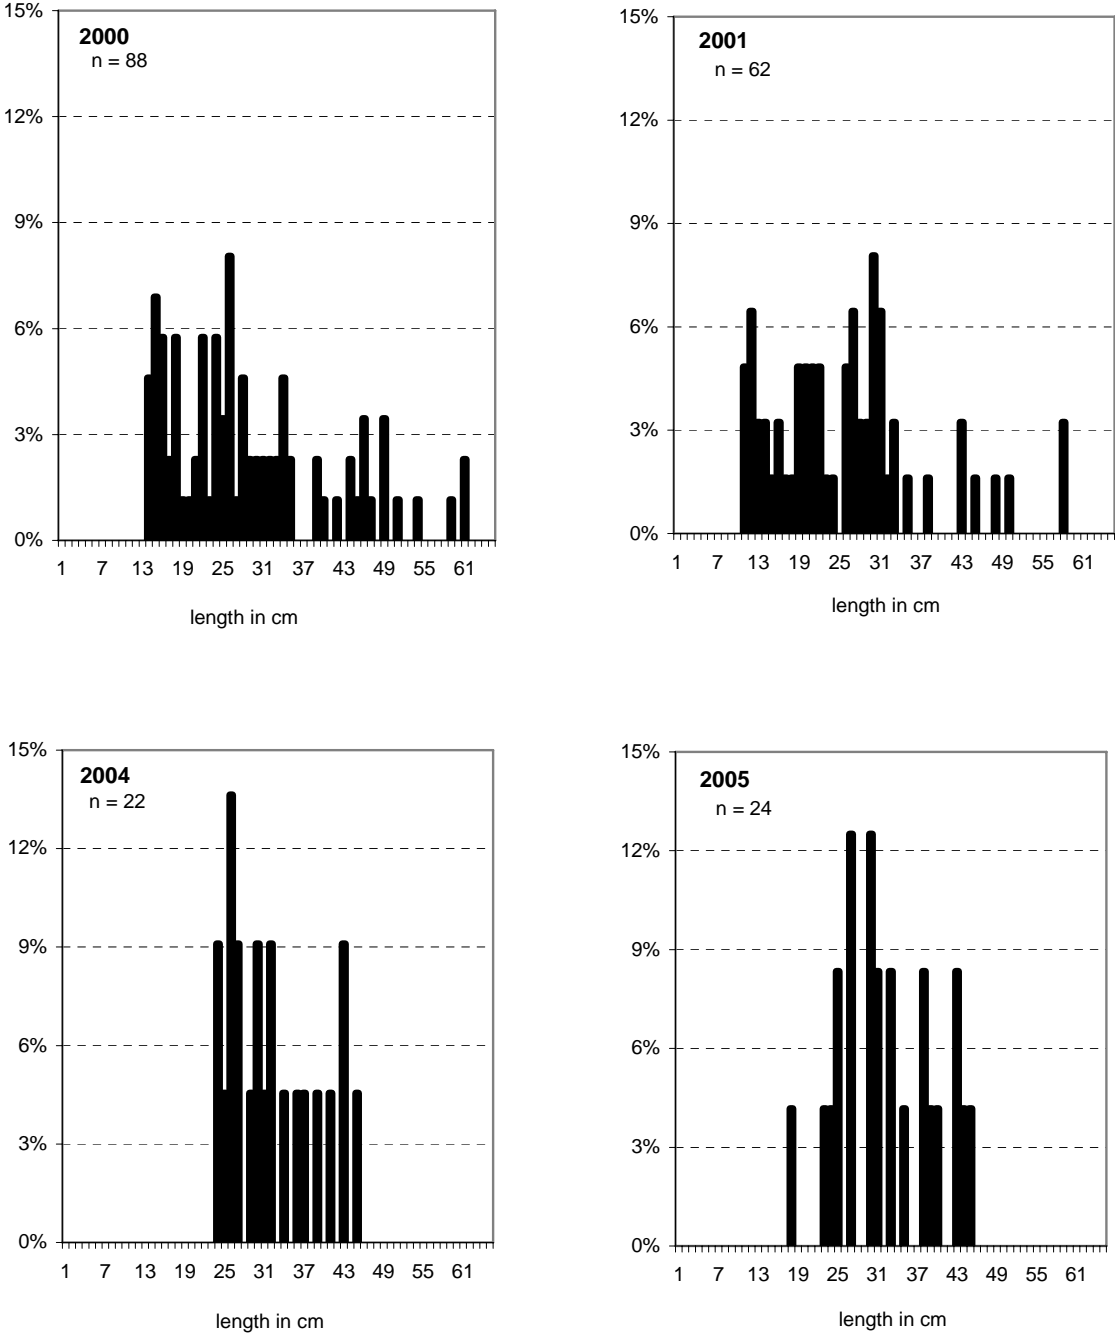

CHANNEL CATFISH, Big Gypsum, Dolores River

Figure 95. Channel catfish, Big Gypsum, Dolores River, 2000, 2001, 2004 and 2005.

BLACK BULLHEAD, Big Gypsum, Dolores River

Figure 96. Black bullhead, Big Gypsum, Dolores River, 2000, 2001, 2004 and 2005.

GREEN SUNFISH, Big Gypsum, Dolores River

Figure 97. Green sunfish, Big Gypsum, Dolores River, 2000, 2001, 2004 and 2005.