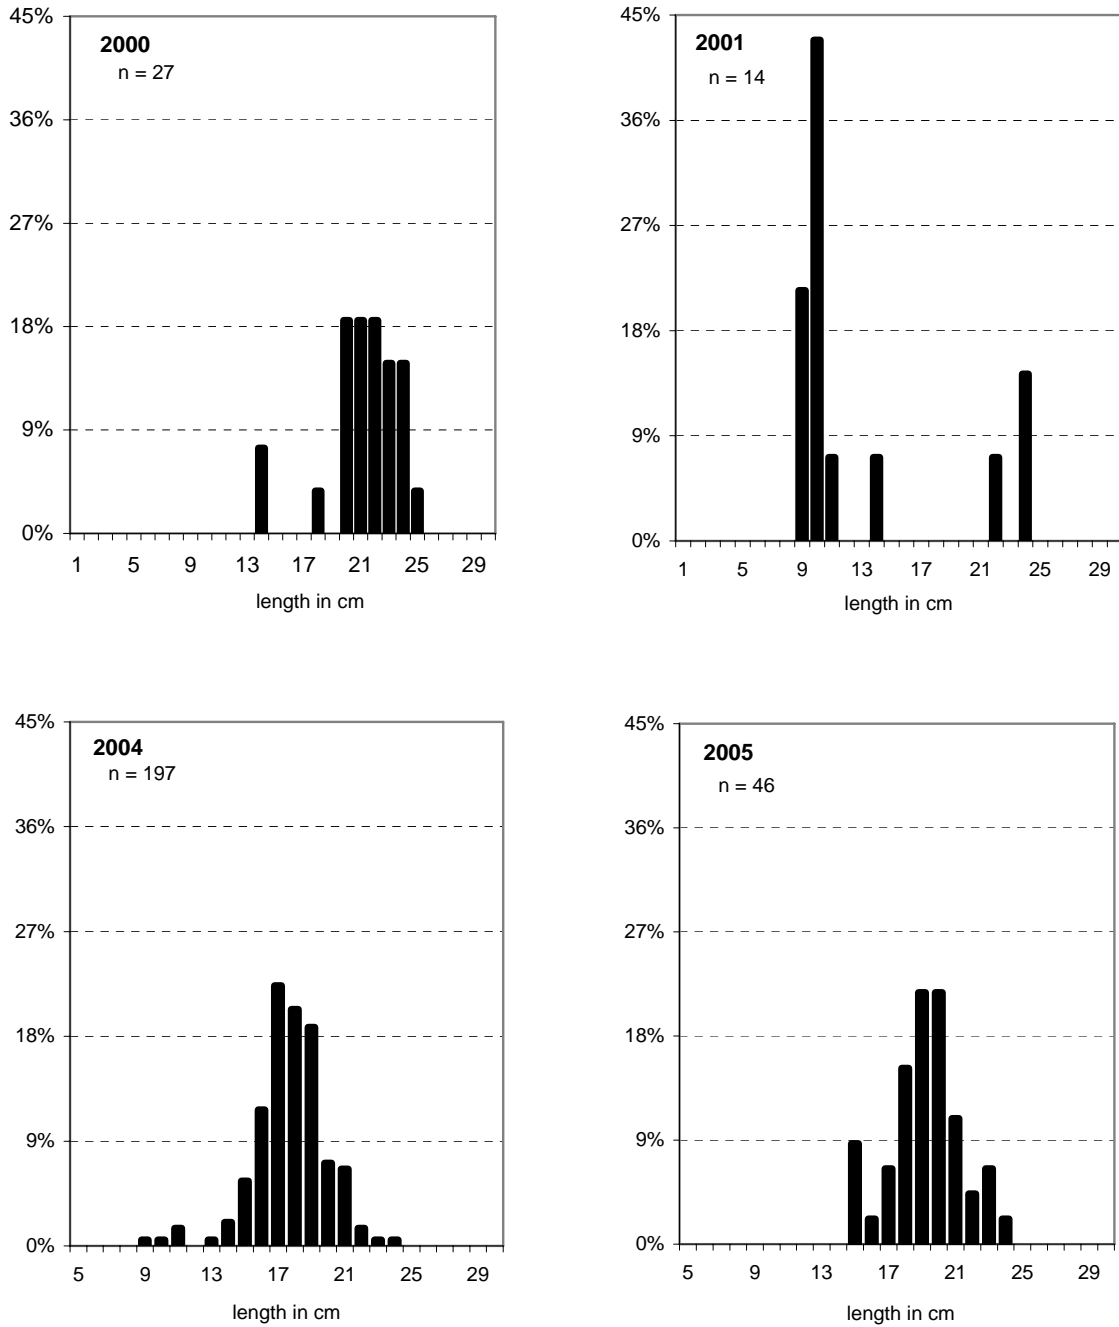

CHANNEL CATFISH, Big Gypsum, Dolores River

Figure 95. Channel catfish, Big Gypsum, Dolores River, 2000, 2001, 2004 and 2005.

BLACK BULLHEAD, Big Gypsum, Dolores River

Figure 96. Black bullhead, Big Gypsum, Dolores River, 2000, 2001, 2004 and 2005.

GREEN SUNFISH, Big Gypsum, Dolores River

Figure 97. Green sunfish, Big Gypsum, Dolores River, 2000, 2001, 2004 and 2005.