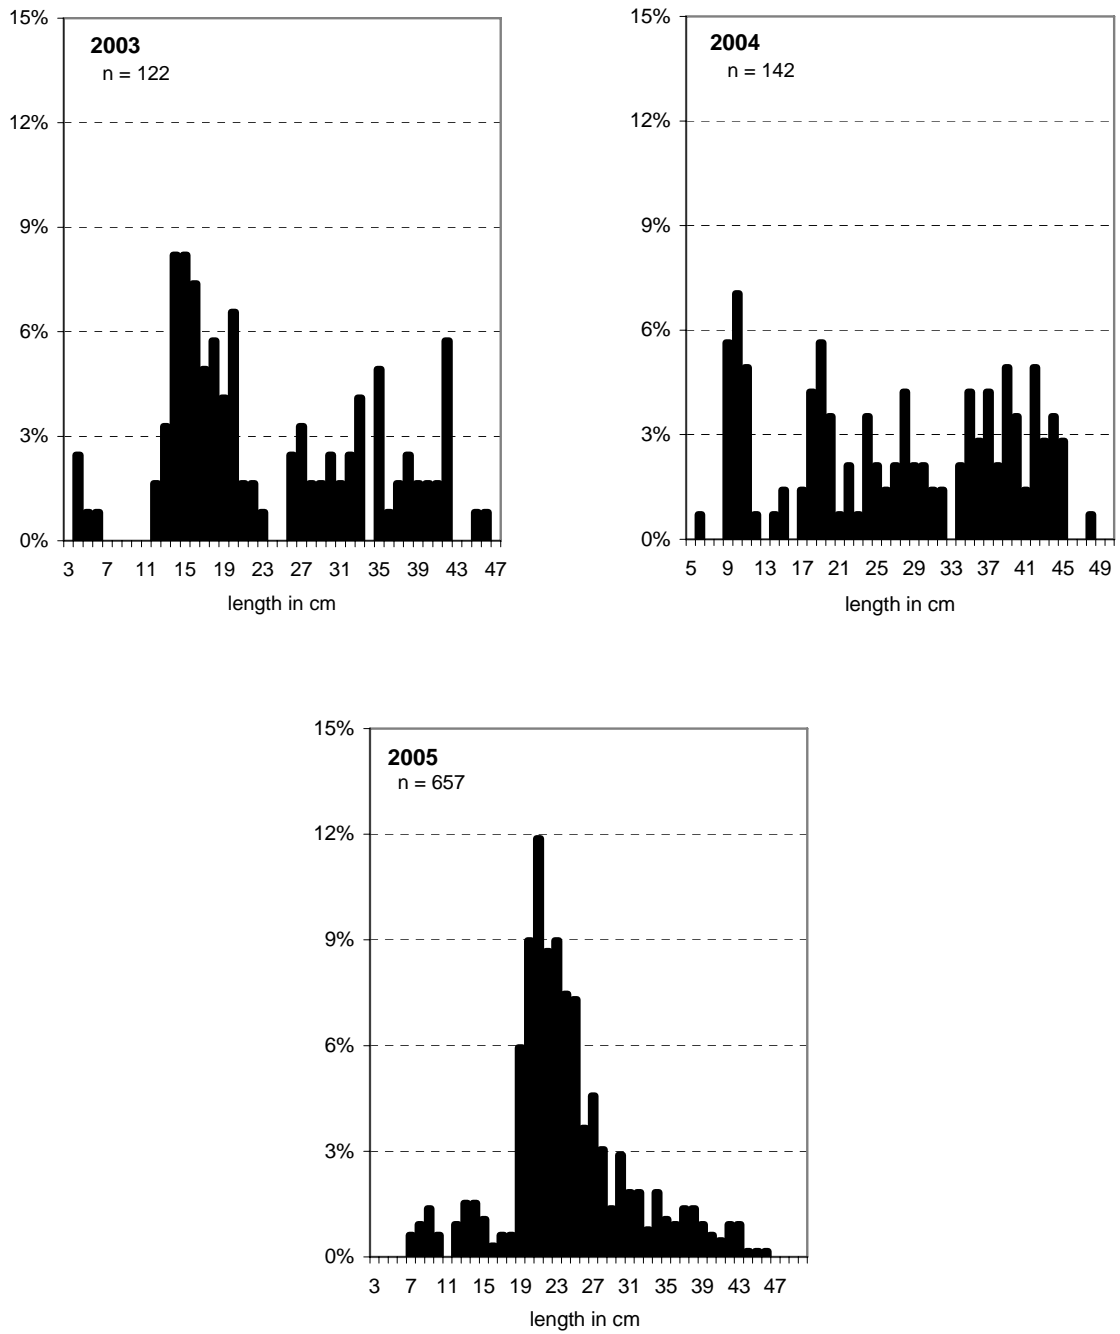

BLUEHEAD SUCKER, Delta, Gunnison River

Figure 70. Bluehead sucker, Delta, Gunnison River, 2003 (2 passes), 2004 and 2005.

FLANNELMOUTH SUCKER, Delta, Gunnison River

Figure 71. Flannelmouth sucker, Delta, Gunnison River, 2003 (2 passes), 2004 and 2005.

ROUNDTAIL CHUB, Delta, Gunnison River

Figure 72. Roundtail chub, Delta, Gunnison River, 2003 (2 passes), 2004 and 2005.

WHITE SUCKER, Delta, Gunnison River

Figure 73. White sucker, Delta, Gunnison River, 2003 (2 passes), 2004 and 2005.

WHITE-BLUEHEAD HYBRID, Delta, Gunnison River

Figure 74. White-bluehead hybrid, Delta, Gunnison River, 2003 (2 passes), 2004 and 2005.

WHITE-FLANNELMOUTH HYBRID, Delta, Gunnison River

Figure 75. White-flannelmouth hybrid, Delta, Gunnison River, 2003, 2004 and 2005.

BROWN TROUT, Delta, Gunnison River

Figure 78. Brown trout, Delta, Gunnison River, 2003 (2 passes), 2004 and 2005.

WHITE SUCKER AND HYBRIDS, Delta Gunnison River

Figure 79. White sucker and hybrids, Delta, Gunnison River, 2003 (2 passes), 2004 and 2005.