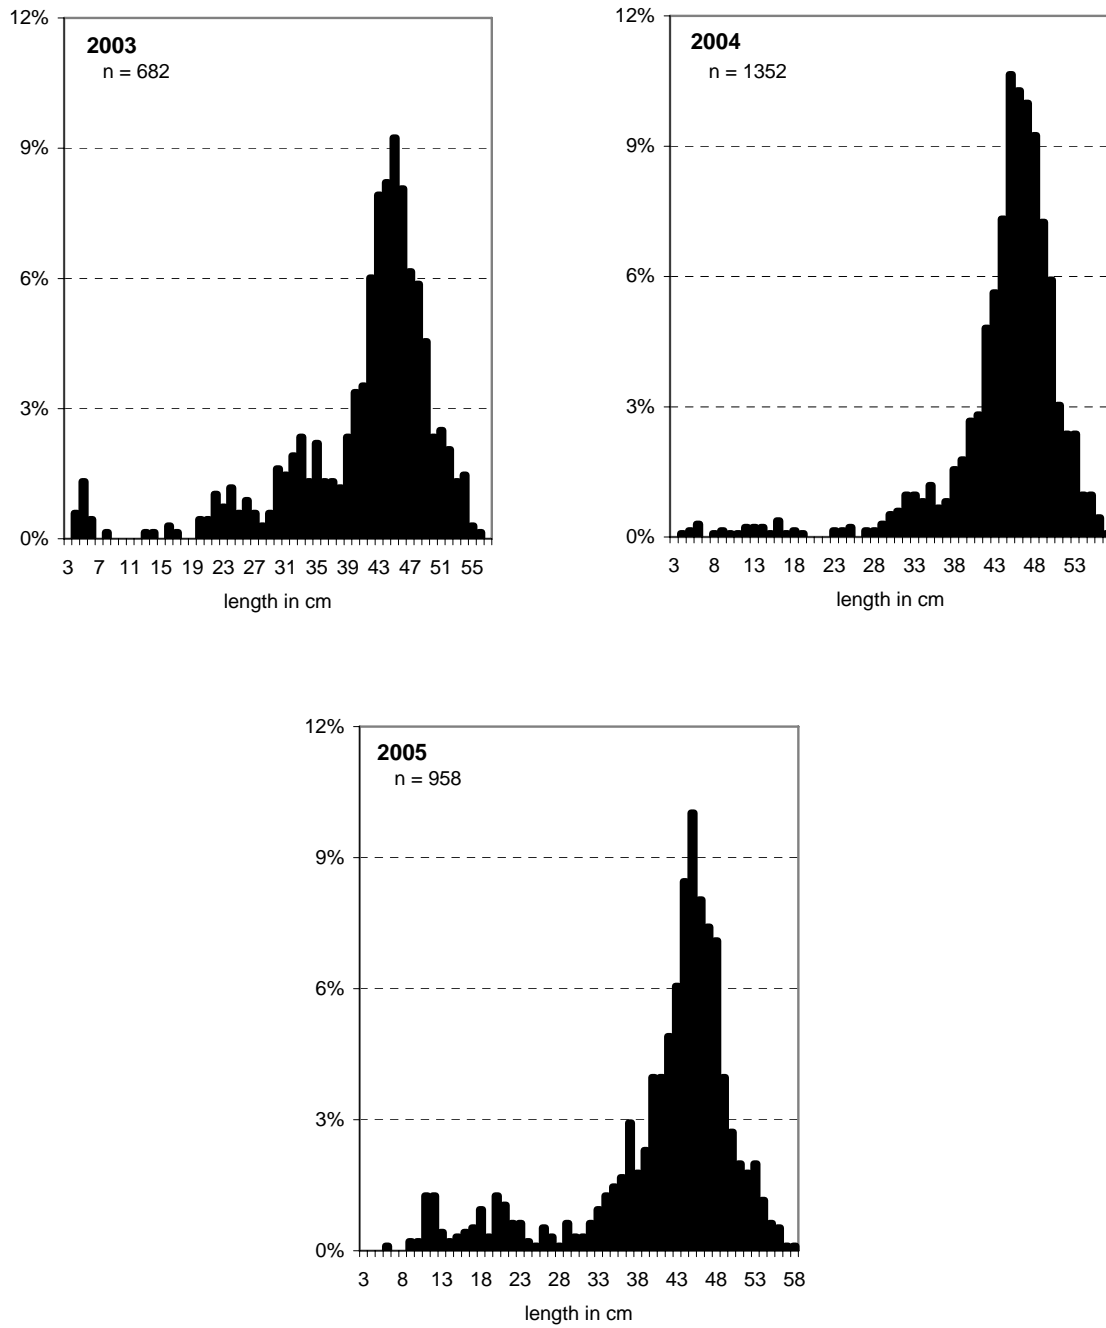

BLUEHEAD SUCKER, Delta, Gunnison River

Figure 70. Bluehead sucker, Delta, Gunnison River, 2003 (2 passes), 2004 and 2005.

FLANNELMOUTH SUCKER, Delta, Gunnison River

Figure 71. Flannelmouth sucker, Delta, Gunnison River, 2003 (2 passes), 2004 and 2005.

ROUNDTAIL CHUB, Delta, Gunnison River

Figure 72. Roundtail chub, Delta, Gunnison River, 2003 (2 passes), 2004 and 2005.

WHITE SUCKER, Delta, Gunnison River

Figure 73. White sucker, Delta, Gunnison River, 2003 (2 passes), 2004 and 2005.

BROWN TROUT, Delta, Gunnison River

Figure 78. Brown trout, Delta, Gunnison River, 2003 (2 passes), 2004 and 2005.

WHITE SUCKER AND HYBRIDS, Delta Gunnison River

Figure 79. White sucker and hybrids, Delta, Gunnison River, 2003 (2 passes), 2004 and 2005.