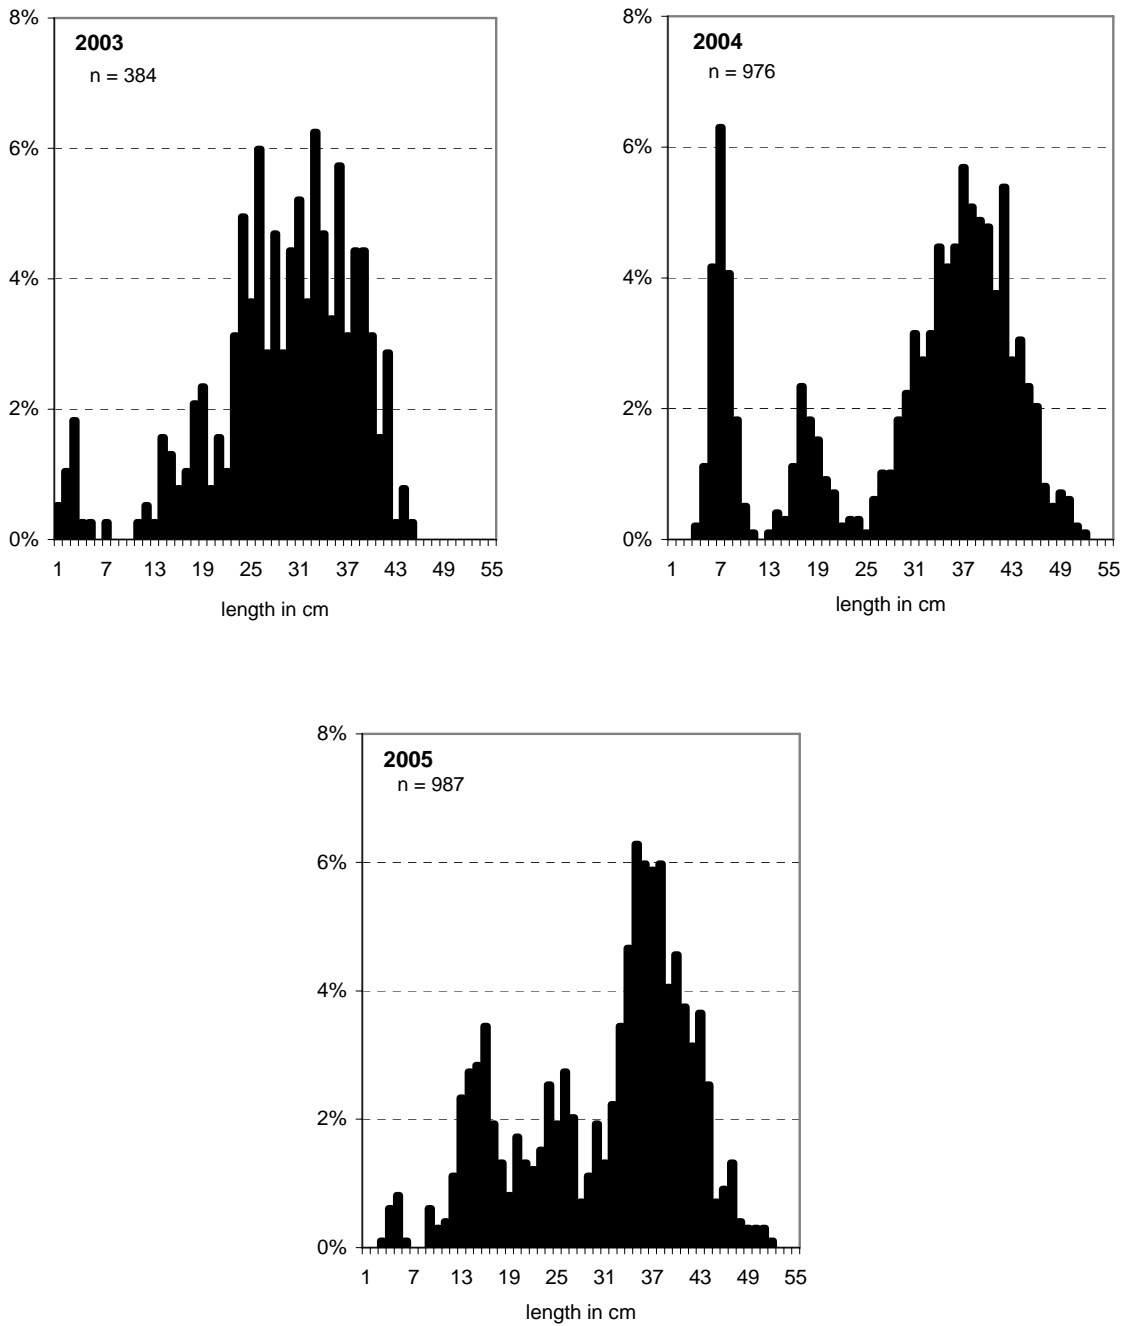

BROWN TROUT, Delta, Gunnison River

Figure 78. Brown trout, Delta, Gunnison River, 2003 (2 passes), 2004 and 2005.

WHITE SUCKER AND HYBRIDS, Delta Gunnison River

Figure 79. White sucker and hybrids, Delta, Gunnison River, 2003 (2 passes), 2004 and 2005.

GREEN SUNFISH, Delta, Gunnison River

Figure 80. Green sunfish, Delta, Gunnison River, 2003 (2 passes), 2004 and 2005.

BLUEHEAD SUCKER, Escalante, Gunnison River

Figure 81. Bluehead sucker, Escalante, Gunnison River, 2003 (2 passes), 2004 and 2005.