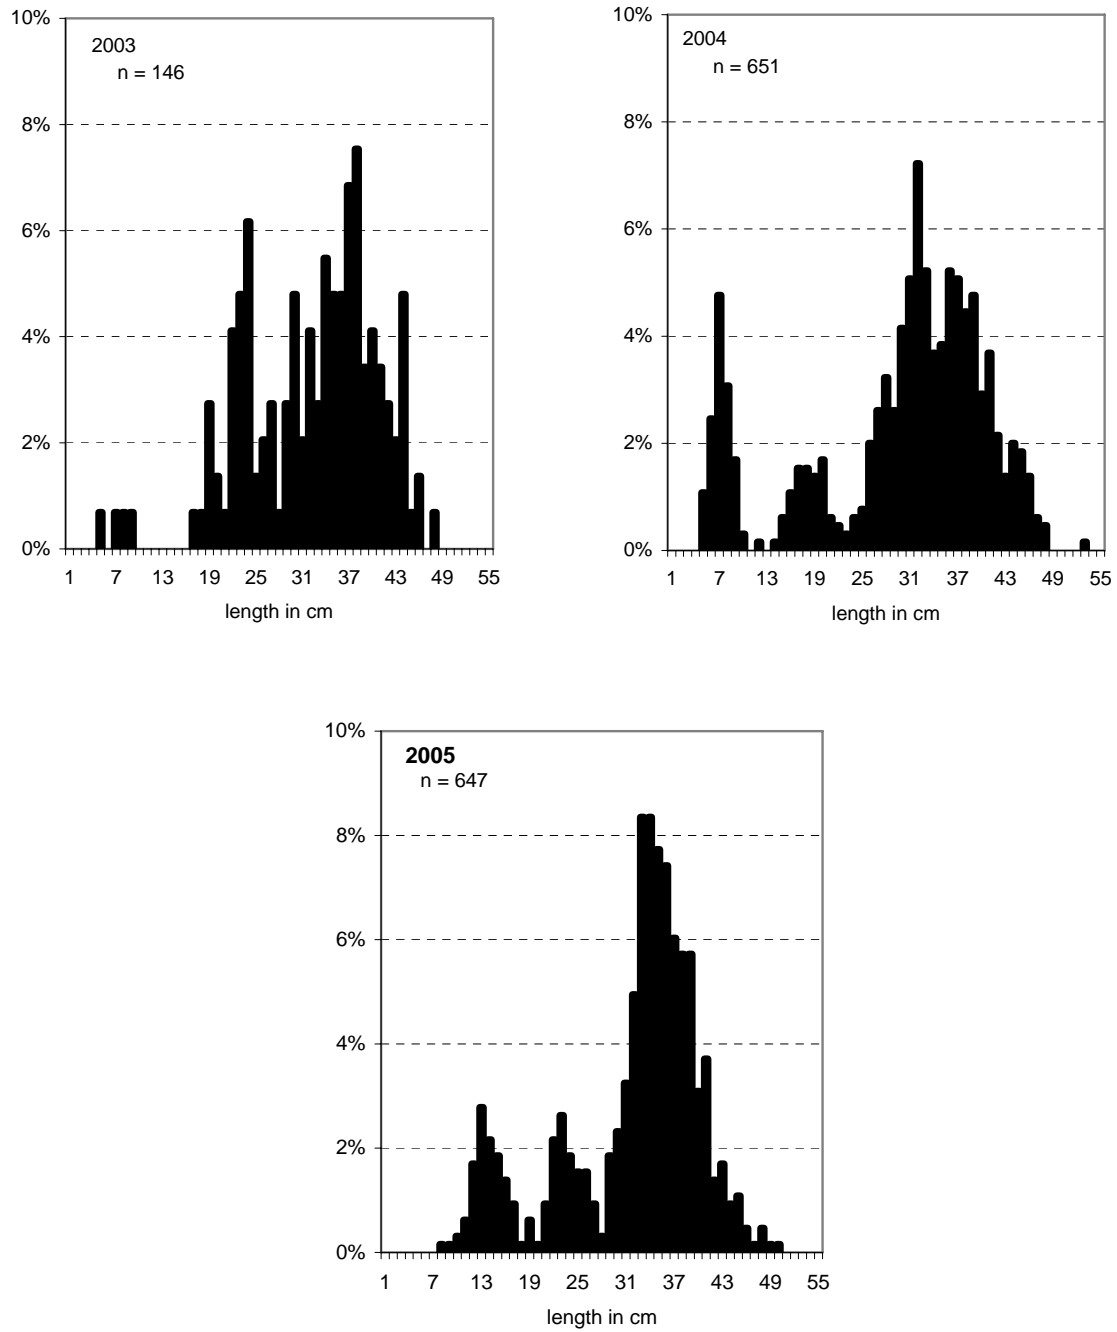

BROWN TROUT, Delta, Gunnison River

Figure 78. Brown trout, Delta, Gunnison River, 2003 (2 passes), 2004 and 2005.

WHITE SUCKER AND HYBRIDS, Delta Gunnison River

Figure 79. White sucker and hybrids, Delta, Gunnison River, 2003 (2 passes), 2004 and 2005.

WHITE SUCKER AND HYBRIDS, Escalante, Gunnison River

Figure 89. White sucker and hybrids, Escalante, Gunnison River, 2003 (2 passes), 2004 and 2005.

GREEN SUNFISH, Escalante, Gunnison River

Figure 90. Green sunfish, Escalante, Gunnison River, 2003 (2 passes), 2004 and 2005.