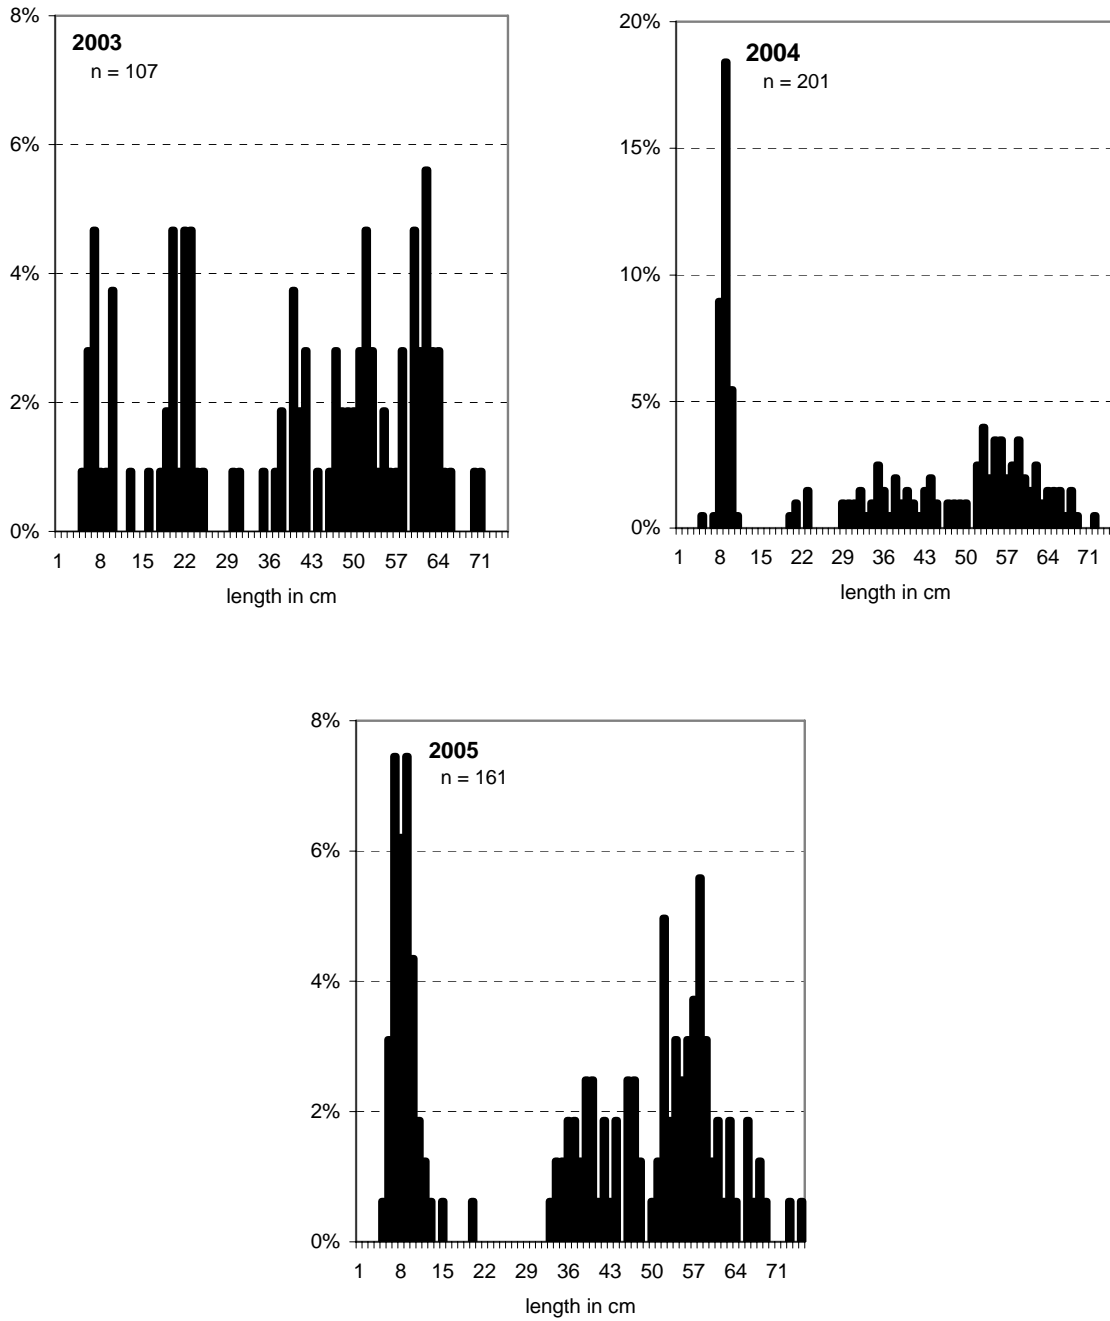

BROWN TROUT, Delta, Gunnison River

Figure 78. Brown trout, Delta, Gunnison River, 2003 (2 passes), 2004 and 2005.

WHITE SUCKER AND HYBRIDS, Delta Gunnison River

Figure 79. White sucker and hybrids, Delta, Gunnison River, 2003 (2 passes), 2004 and 2005.

WHITE-FLANNELMOUTH HYBRID, Escalante, Gunnison River

Figure 86. White-flannelmouth hybrid, Escalante, Gunnison River, 2003 (2 passes), 2004 and 2005.

CARP, Escalante, Gunnison River

Figure 87. Carp, Escalante, Gunnison River, 2003 (2 passes), 2004 and 2005.