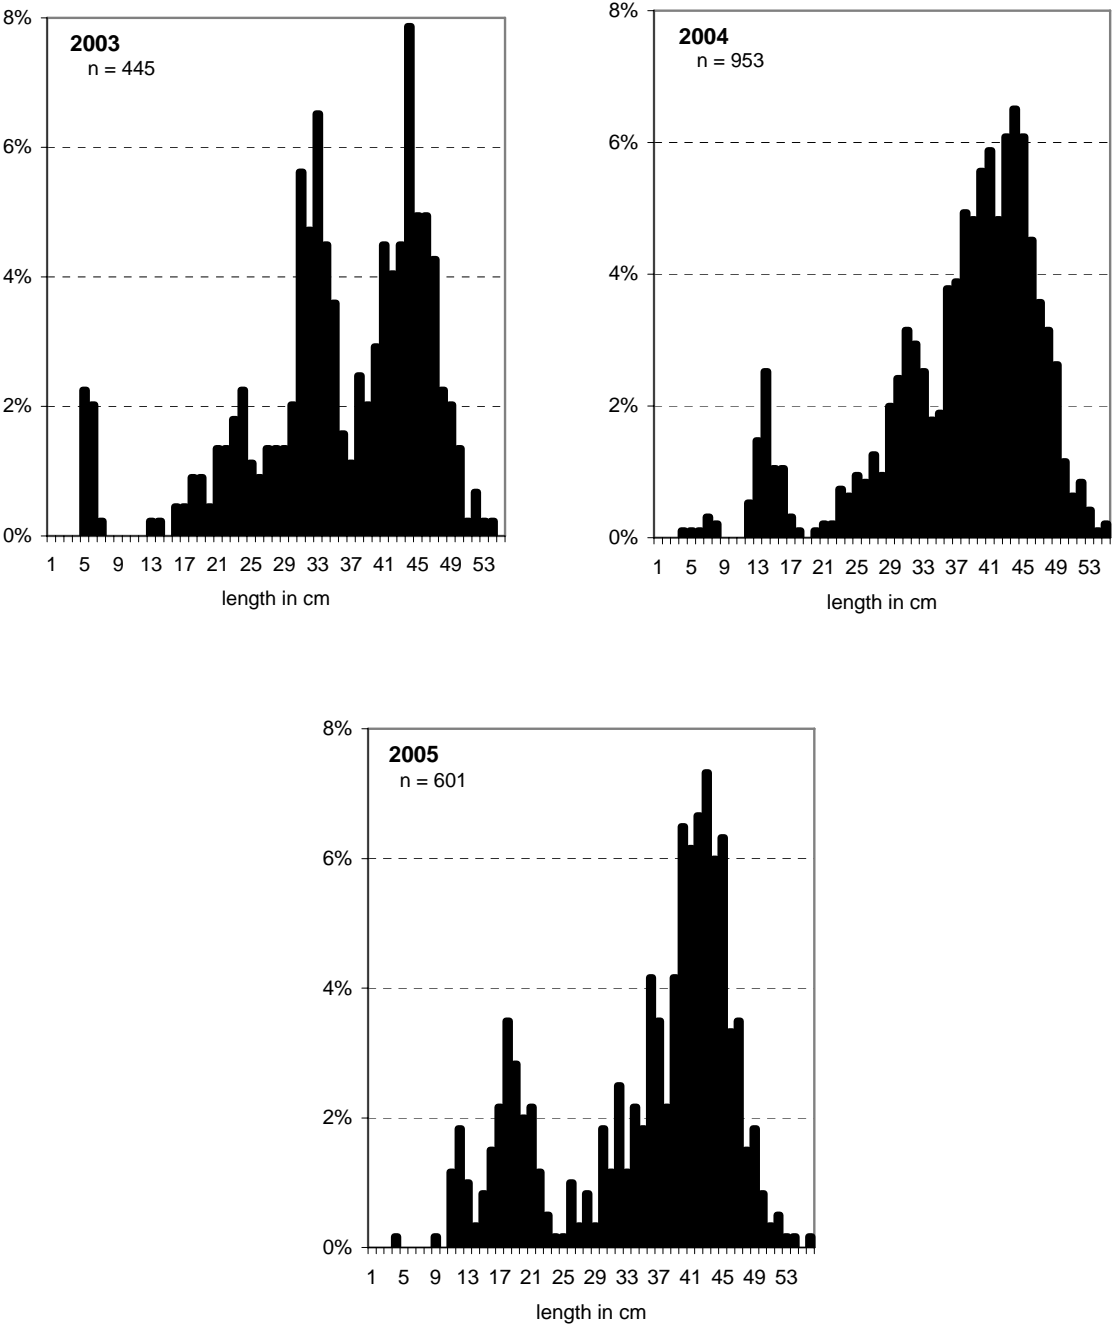

FLANNELMOUTH SUCKER, Escalante, Gunnison River

Figure 82. Flannelmouth sucker, Escalante, Gunnison River, 2003 (2 passes), 2004 and 2005.