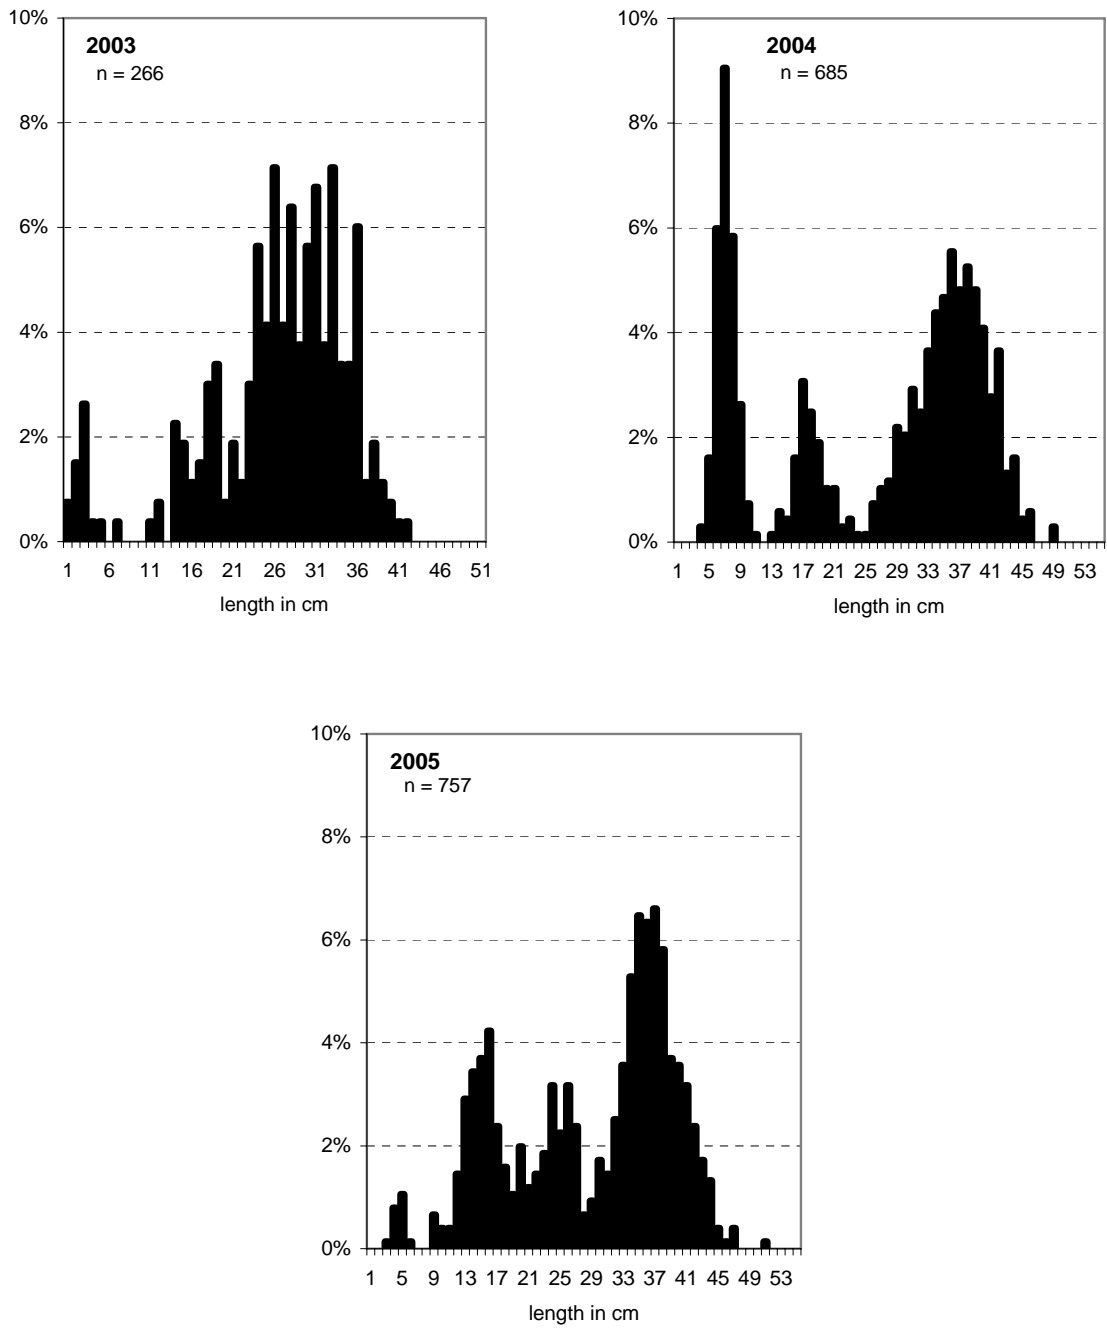

BLUEHEAD SUCKER, Delta, Gunnison River

Figure 70. Bluehead sucker, Delta, Gunnison River, 2003 (2 passes), 2004 and 2005.

FLANNELMOUTH SUCKER, Delta, Gunnison River

Figure 71. Flannelmouth sucker, Delta, Gunnison River, 2003 (2 passes), 2004 and 2005.

ROUNDTAIL CHUB, Delta, Gunnison River

Figure 72. Roundtail chub, Delta, Gunnison River, 2003 (2 passes), 2004 and 2005.

WHITE SUCKER, Delta, Gunnison River

Figure 73. White sucker, Delta, Gunnison River, 2003 (2 passes), 2004 and 2005.

WHITE-BLUEHEAD HYBRID, Delta, Gunnison River

Figure 74. White-bluehead hybrid, Delta, Gunnison River, 2003 (2 passes), 2004 and 2005.

WHITE-FLANNELMOUTH HYBRID, Delta, Gunnison River

Figure 75. White-flannelmouth hybrid, Delta, Gunnison River, 2003, 2004 and 2005.

BROWN TROUT, Delta, Gunnison River

Figure 78. Brown trout, Delta, Gunnison River, 2003 (2 passes), 2004 and 2005.

WHITE SUCKER AND HYBRIDS, Delta Gunnison River

Figure 79. White sucker and hybrids, Delta, Gunnison River, 2003 (2 passes), 2004 and 2005.