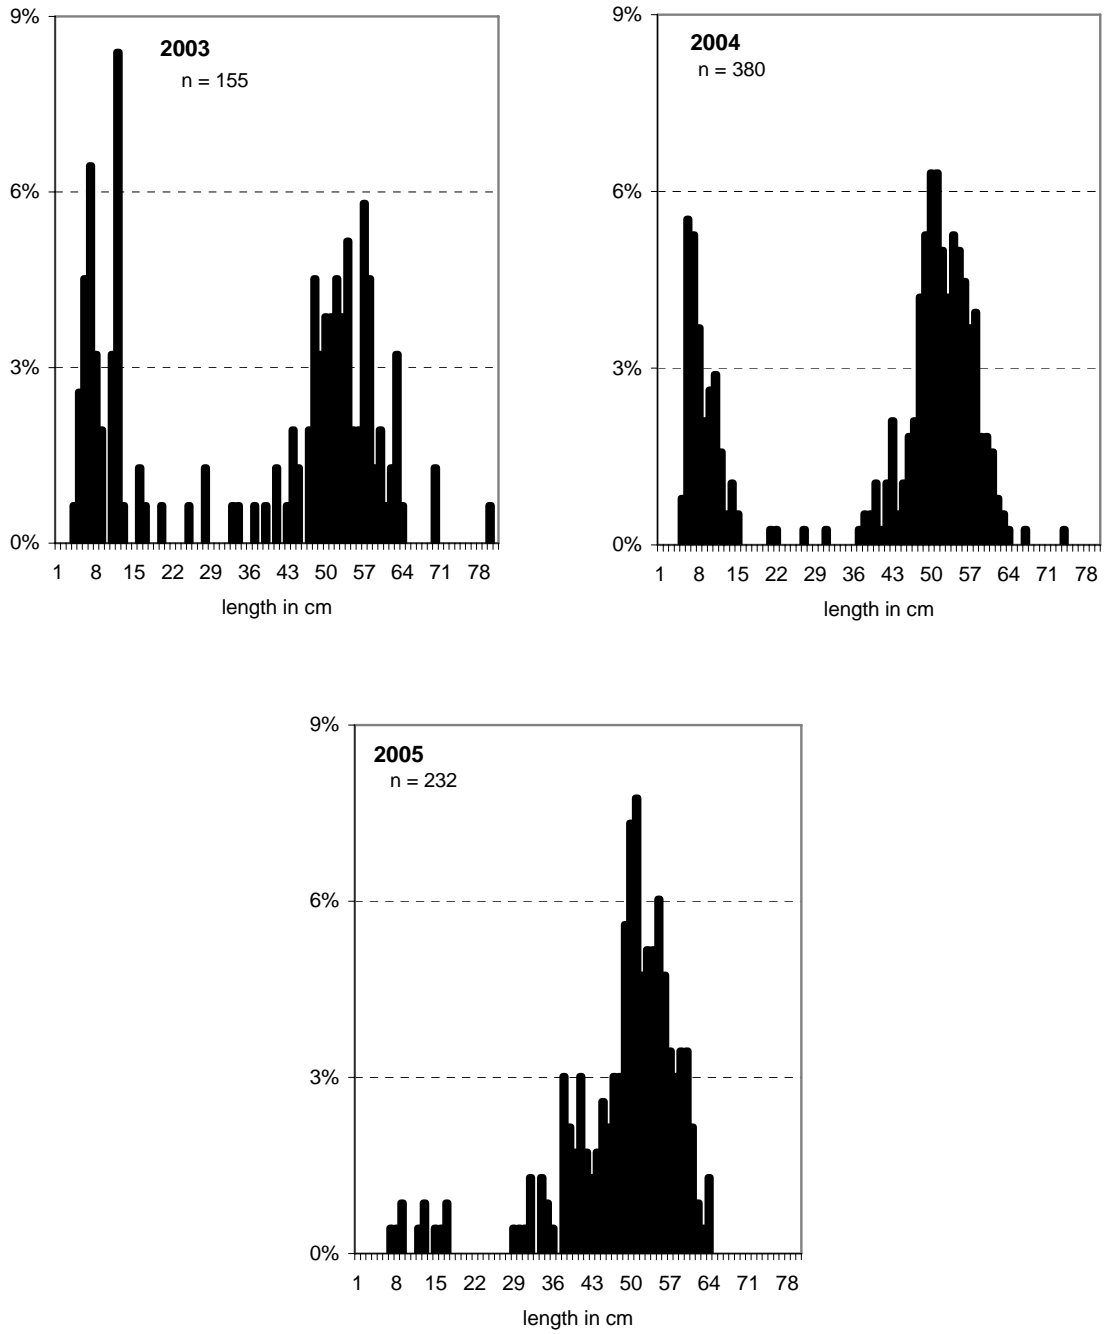

ROUNDTAIL CHUB, Delta, Gunnison River

Figure 72. Roundtail chub, Delta, Gunnison River, 2003 (2 passes), 2004 and 2005.

WHITE SUCKER, Delta, Gunnison River

Figure 73. White sucker, Delta, Gunnison River, 2003 (2 passes), 2004 and 2005.

CARP, Delta, Gunnison River

Figure 76. Carp, Delta, Gunnison River, 2003, 2004 and 2005.

BLUEHEAD-FLANNELMOUTH HYBRID, Delta, Gunnison River

Figure 77. Bluehead-flannelmouth hybrid, Delta, Gunnison River, 2003 (2 passes), 2004 and 2005.

BROWN TROUT, Delta, Gunnison River

Figure 78. Brown trout, Delta, Gunnison River, 2003 (2 passes), 2004 and 2005.

WHITE SUCKER AND HYBRIDS, Delta Gunnison River

Figure 79. White sucker and hybrids, Delta, Gunnison River, 2003 (2 passes), 2004 and 2005.