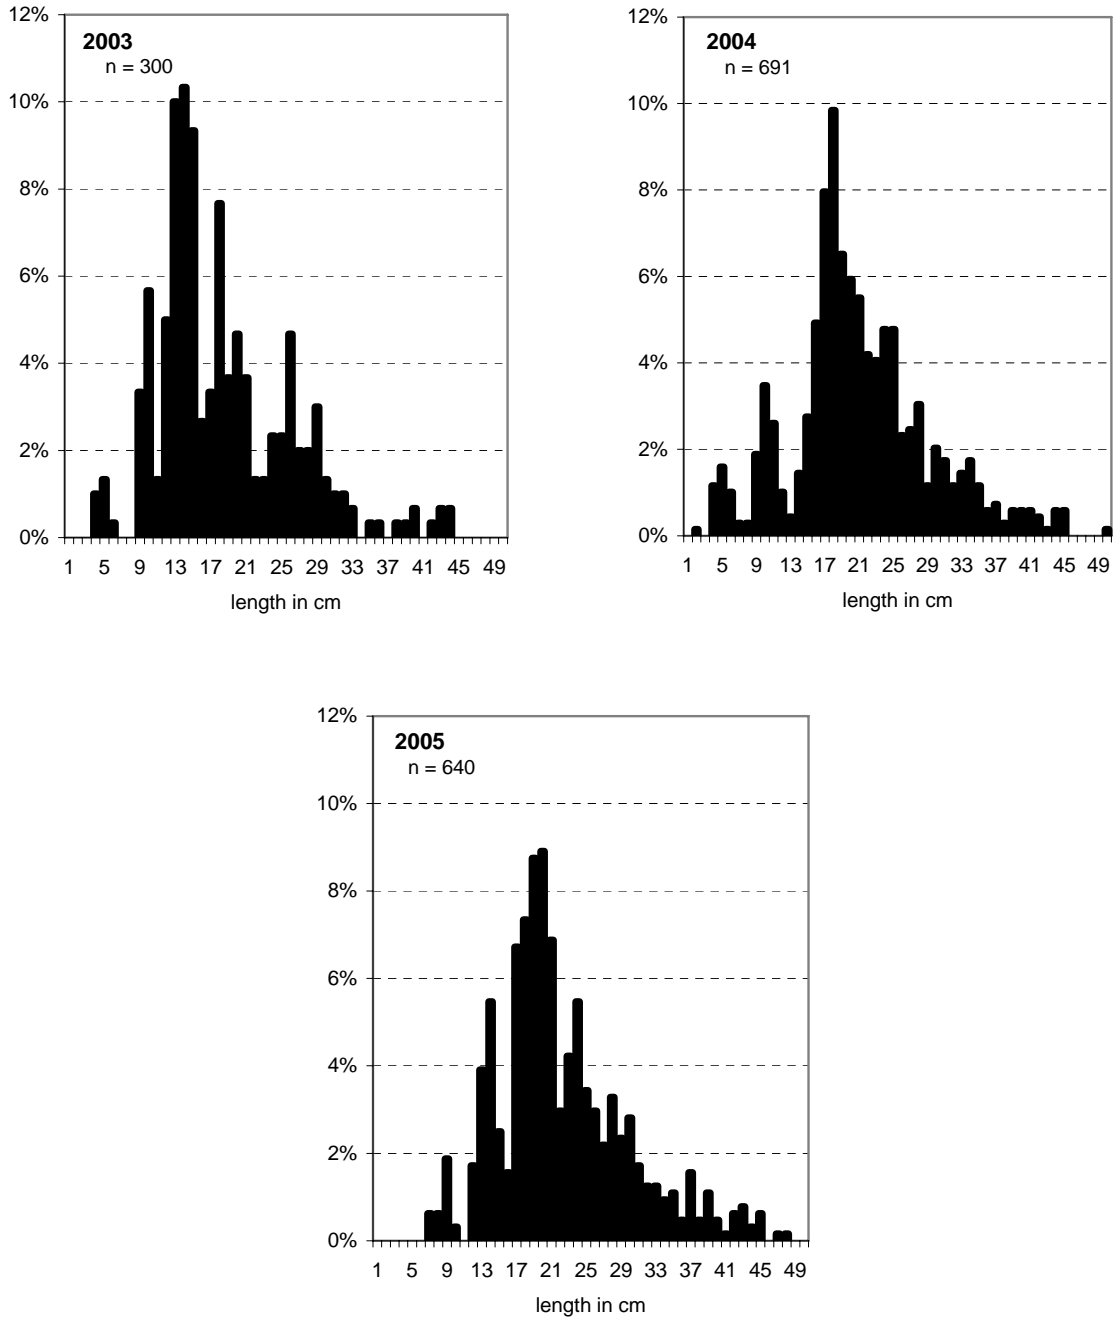

BROWN TROUT, Delta, Gunnison River

Figure 78. Brown trout, Delta, Gunnison River, 2003 (2 passes), 2004 and 2005.

WHITE SUCKER AND HYBRIDS, Delta Gunnison River

Figure 79. White sucker and hybrids, Delta, Gunnison River, 2003 (2 passes), 2004 and 2005.

FLANNELMOUTH SUCKER, Escalante, Gunnison River

Figure 82. Flannelmouth sucker, Escalante, Gunnison River, 2003 (2 passes), 2004 and 2005.

ROUNDTAIL CHUB, Escalante, Gunnison River

Figure 83. Roundtail chub, Escalante, Gunnison River, 2003 (2 passes), 2004 and 2005.