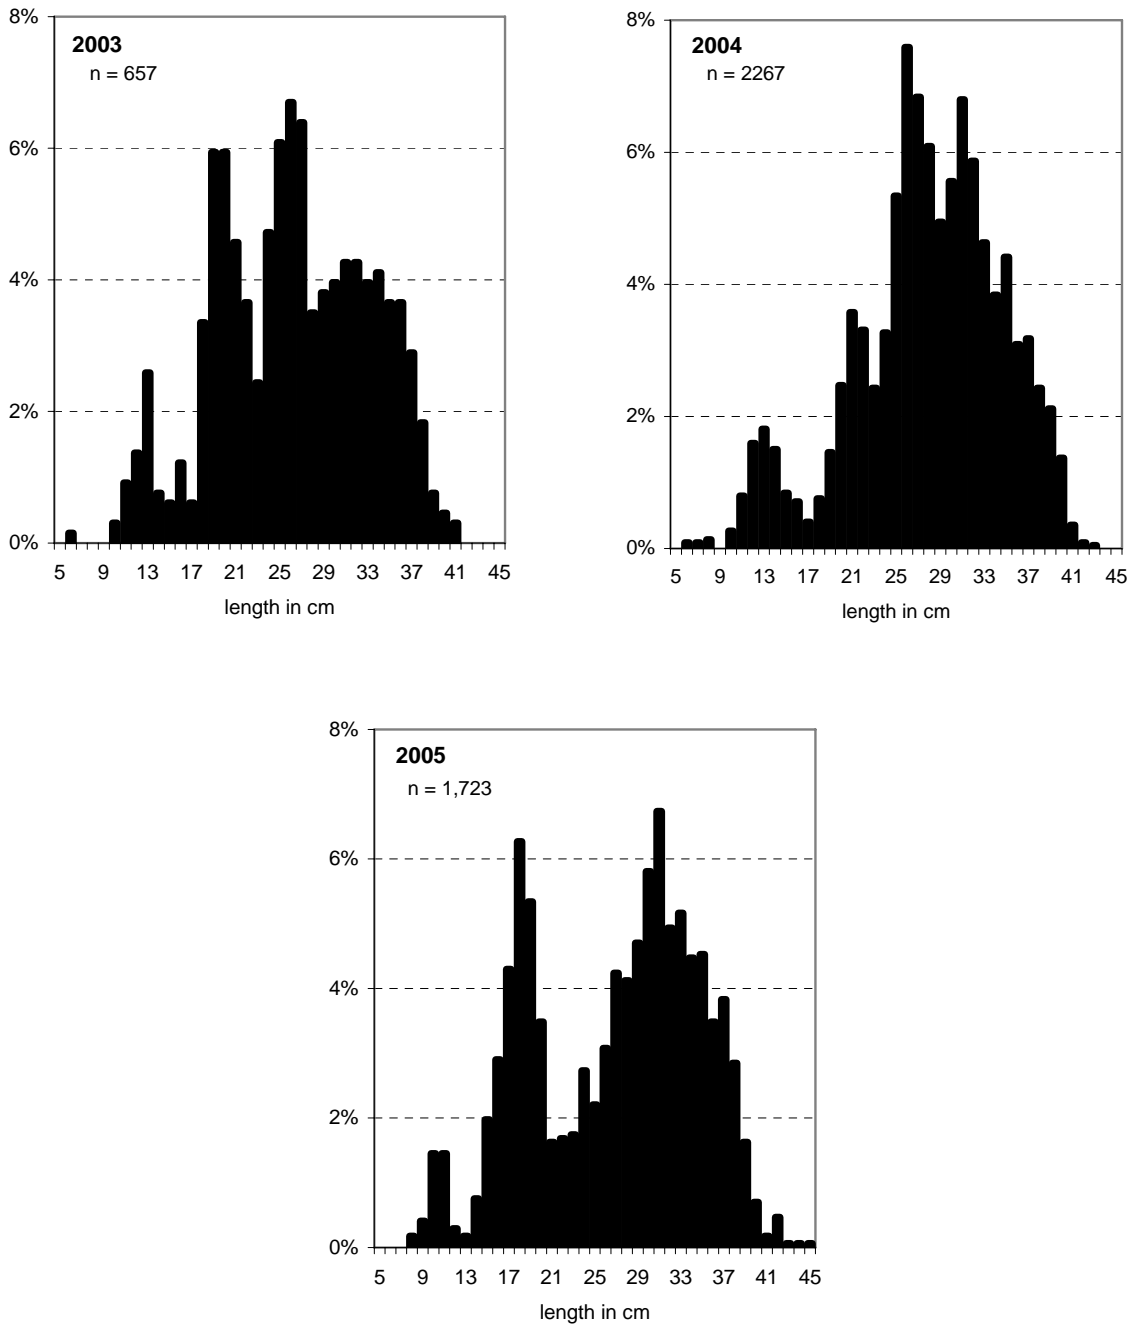

BROWN TROUT, Delta, Gunnison River

Figure 78. Brown trout, Delta, Gunnison River, 2003 (2 passes), 2004 and 2005.

WHITE SUCKER AND HYBRIDS, Delta Gunnison River

Figure 79. White sucker and hybrids, Delta, Gunnison River, 2003 (2 passes), 2004 and 2005.

GREEN SUNFISH, Delta, Gunnison River

Figure 80. Green sunfish, Delta, Gunnison River, 2003 (2 passes), 2004 and 2005.

BLUEHEAD SUCKER, Escalante, Gunnison River

Figure 81. Bluehead sucker, Escalante, Gunnison River, 2003 (2 passes), 2004 and 2005.