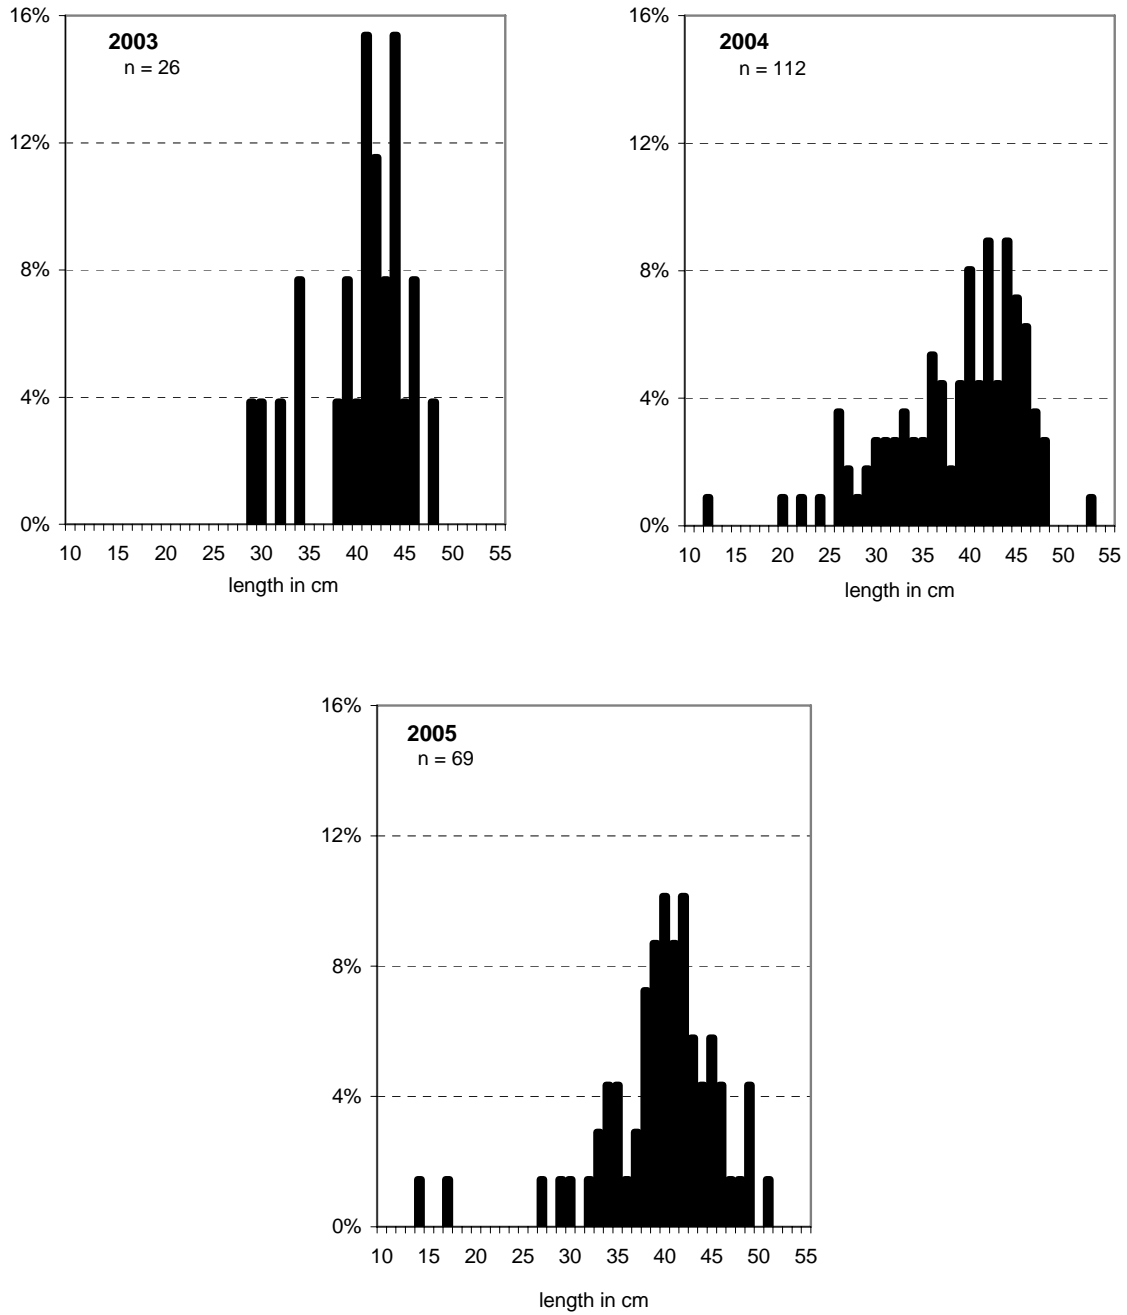

BROWN TROUT, Delta, Gunnison River

Figure 78. Brown trout, Delta, Gunnison River, 2003 (2 passes), 2004 and 2005.

WHITE SUCKER AND HYBRIDS, Delta Gunnison River

Figure 79. White sucker and hybrids, Delta, Gunnison River, 2003 (2 passes), 2004 and 2005.

WHITE-FLANNELMOUTH HYBRID, Escalante, Gunnison River

Figure 86. White-flannelmouth hybrid, Escalante, Gunnison River, 2003 (2 passes), 2004 and 2005.

CARP, Escalante, Gunnison River

Figure 87. Carp, Escalante, Gunnison River, 2003 (2 passes), 2004 and 2005.