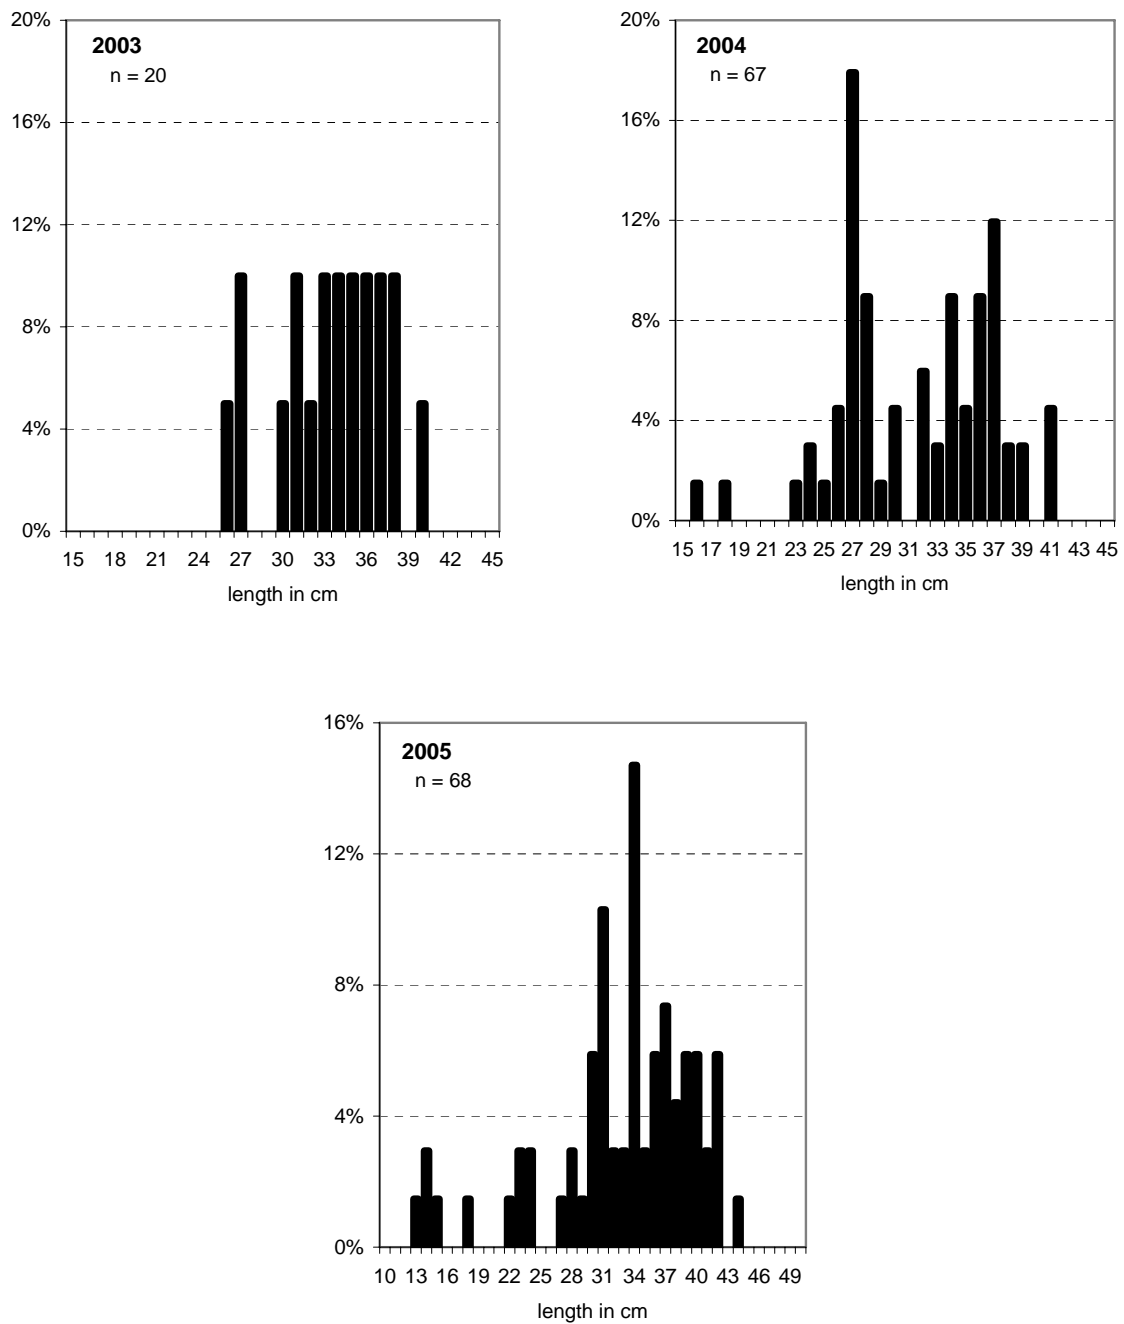

BROWN TROUT, Delta, Gunnison River

Figure 78. Brown trout, Delta, Gunnison River, 2003 (2 passes), 2004 and 2005.

WHITE SUCKER AND HYBRIDS, Delta Gunnison River

Figure 79. White sucker and hybrids, Delta, Gunnison River, 2003 (2 passes), 2004 and 2005.

WHITE SUCKER, Escalante, Gunnison River

Figure 84. White sucker, Escalante, Gunnison River, 2003 (2 passes), 2004 and 2005.

WHITE-BLUEHEAD HYBRID, Escalante, Gunnison River

Figure 85. White-bluehead hybrid, Escalante, Gunnison River, 2003 (2 passes), 2004 and 2005.