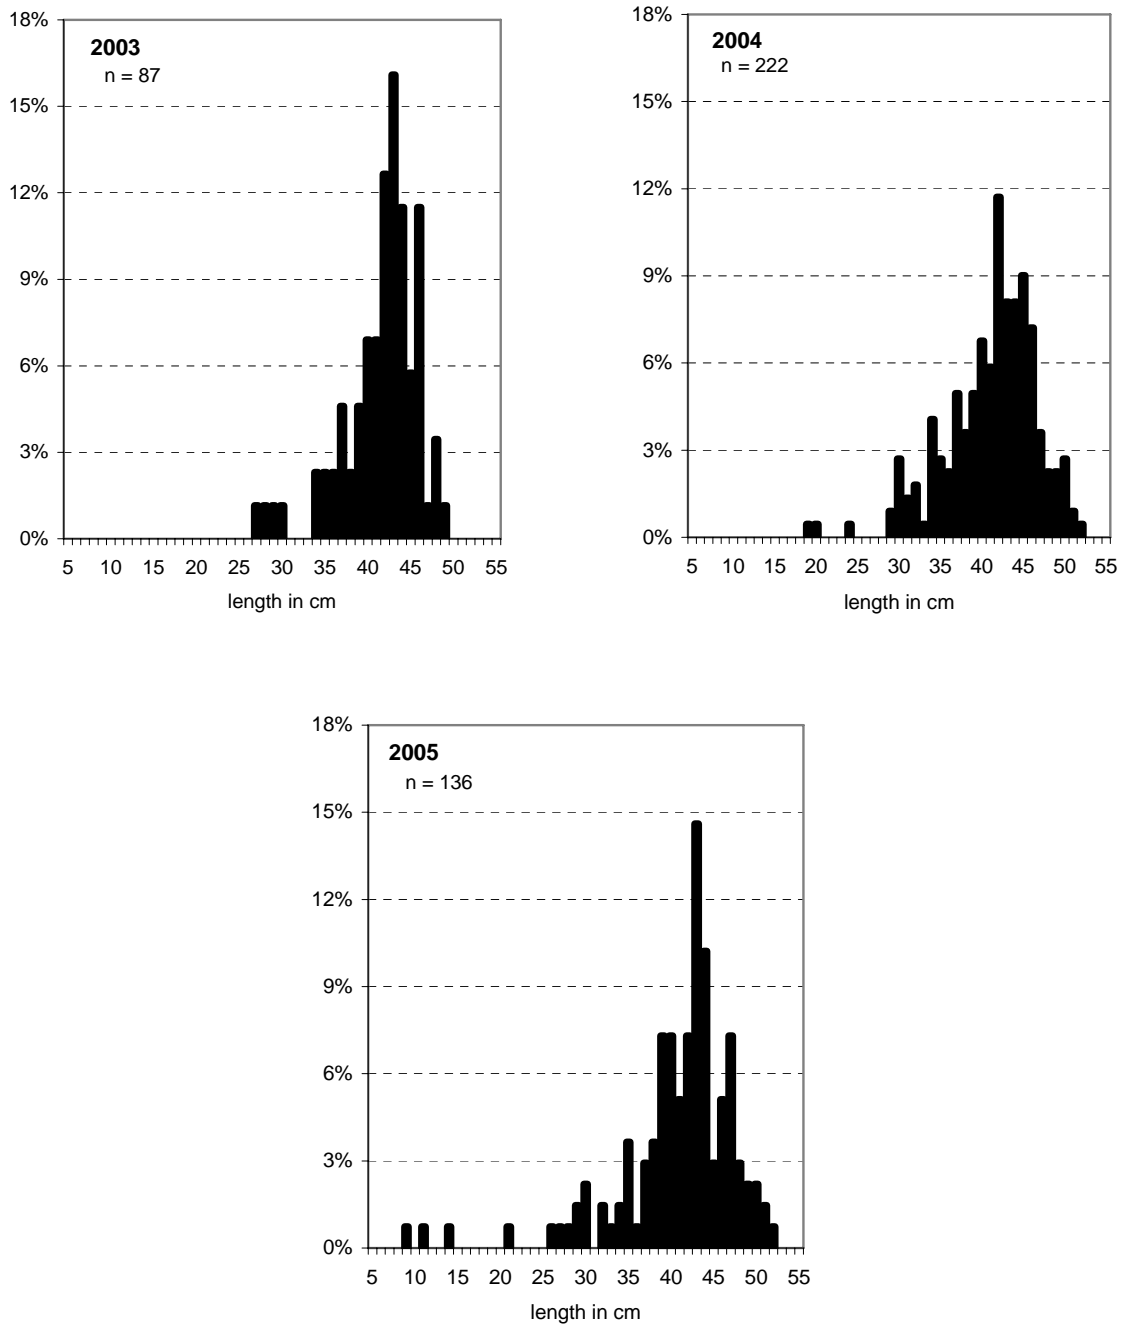

ROUNDTAIL CHUB, Delta, Gunnison River

Figure 72. Roundtail chub, Delta, Gunnison River, 2003 (2 passes), 2004 and 2005.

WHITE SUCKER, Delta, Gunnison River

Figure 73. White sucker, Delta, Gunnison River, 2003 (2 passes), 2004 and 2005.

WHITE-BLUEHEAD HYBRID, Delta, Gunnison River

Figure 74. White-bluehead hybrid, Delta, Gunnison River, 2003 (2 passes), 2004 and 2005.

WHITE-FLANNELMOUTH HYBRID, Delta, Gunnison River

Figure 75. White-flannelmouth hybrid, Delta, Gunnison River, 2003, 2004 and 2005.

BROWN TROUT, Delta, Gunnison River

Figure 78. Brown trout, Delta, Gunnison River, 2003 (2 passes), 2004 and 2005.

WHITE SUCKER AND HYBRIDS, Delta Gunnison River

Figure 79. White sucker and hybrids, Delta, Gunnison River, 2003 (2 passes), 2004 and 2005.