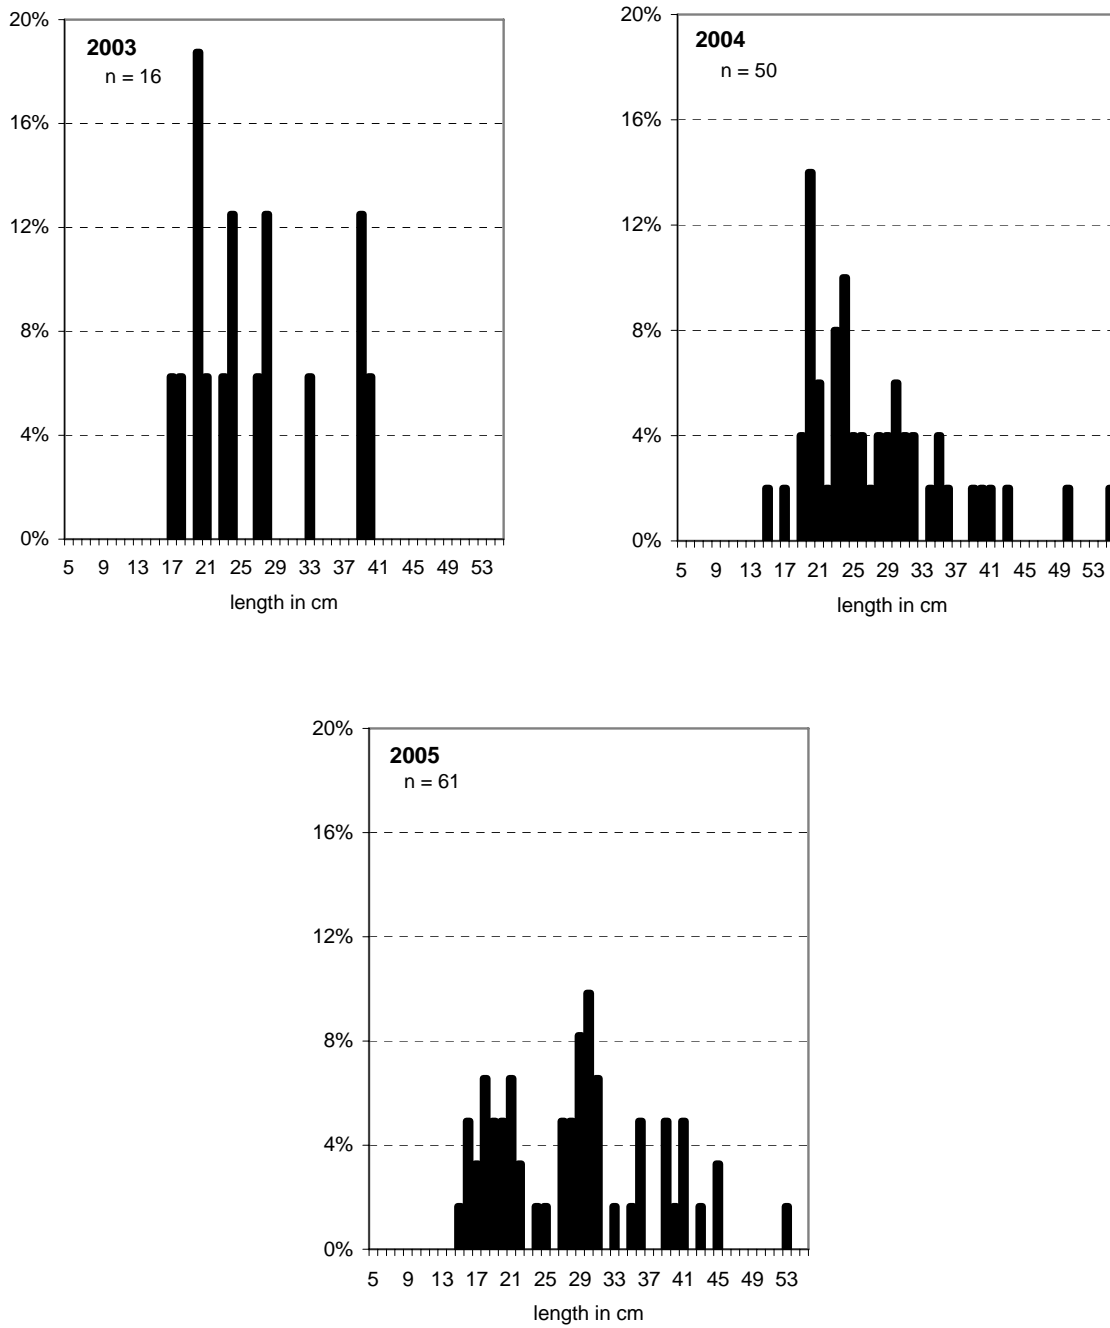

BROWN TROUT, Delta, Gunnison River

Figure 78. Brown trout, Delta, Gunnison River, 2003 (2 passes), 2004 and 2005.

WHITE SUCKER AND HYBRIDS, Delta Gunnison River

Figure 79. White sucker and hybrids, Delta, Gunnison River, 2003 (2 passes), 2004 and 2005.

BLUEHEAD-FLANNELMOUTH HYBRID, Escalante, Gunnison River

Figure 88. Bluehead-flannelmouth hybrid, Escalante, Gunnison River, 2003 (2 passes), 2004 and 2005.

BROWN TROUT, Escalante, Gunnison River

Figure 89. Brown Trout, Escalante, Gunnison River, 2003 (2 passes), 2004 and 2005.