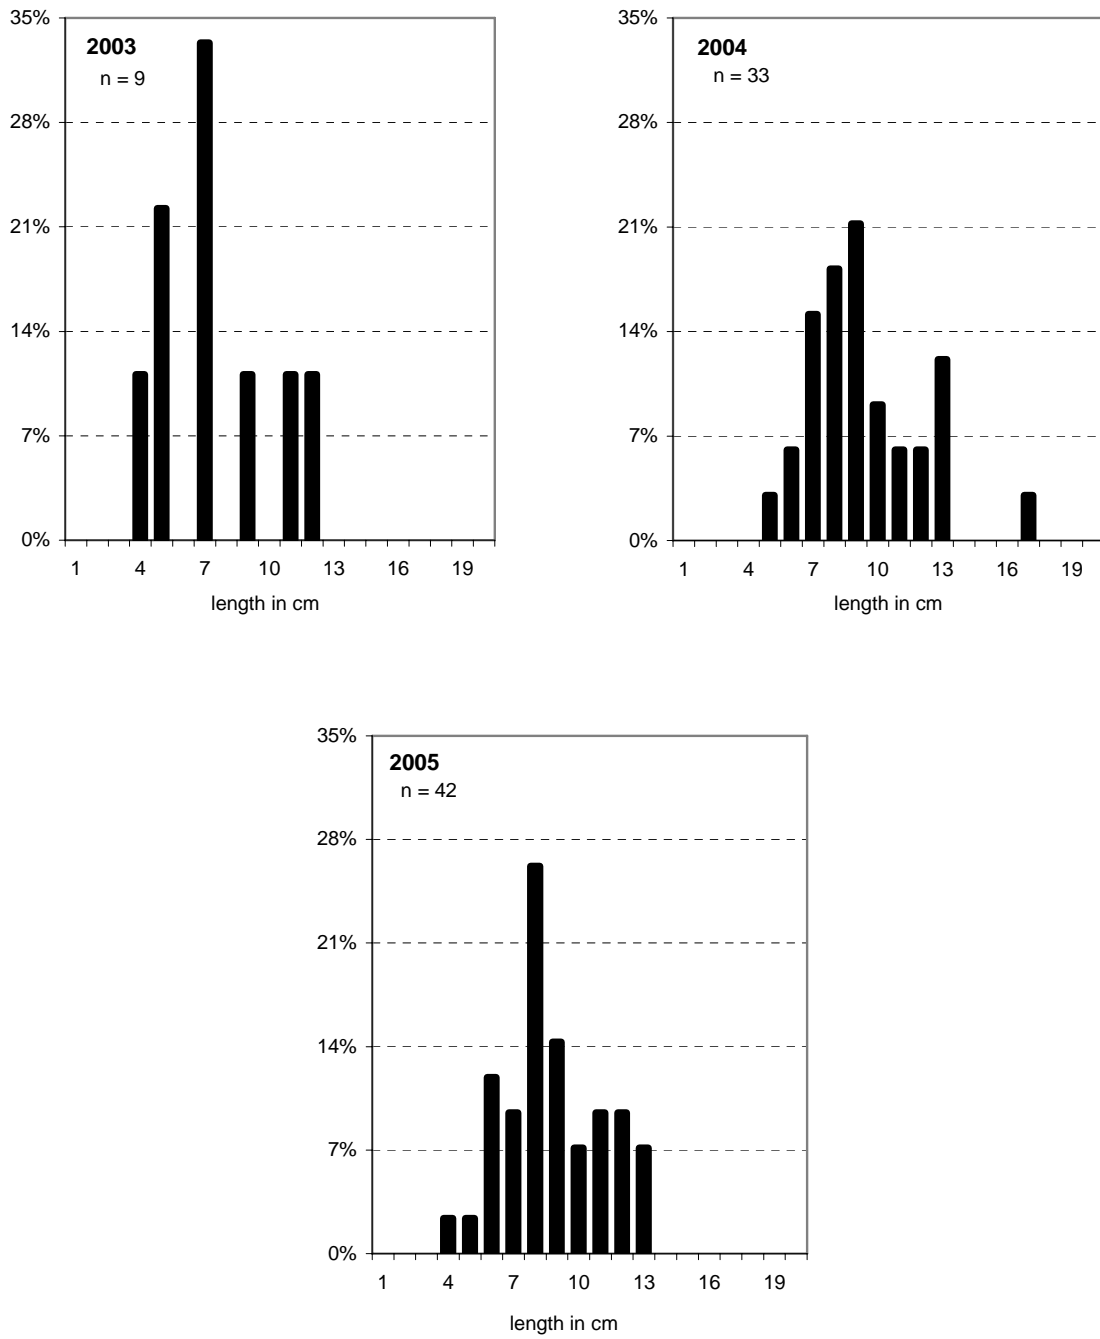

BROWN TROUT, Delta, Gunnison River

Figure 78. Brown trout, Delta, Gunnison River, 2003 (2 passes), 2004 and 2005.

WHITE SUCKER AND HYBRIDS, Delta Gunnison River

Figure 79. White sucker and hybrids, Delta, Gunnison River, 2003 (2 passes), 2004 and 2005.

GREEN SUNFISH, Delta, Gunnison River

Figure 80. Green sunfish, Delta, Gunnison River, 2003 (2 passes), 2004 and 2005.

BLUEHEAD SUCKER, Escalante, Gunnison River

Figure 81. Bluehead sucker, Escalante, Gunnison River, 2003 (2 passes), 2004 and 2005.