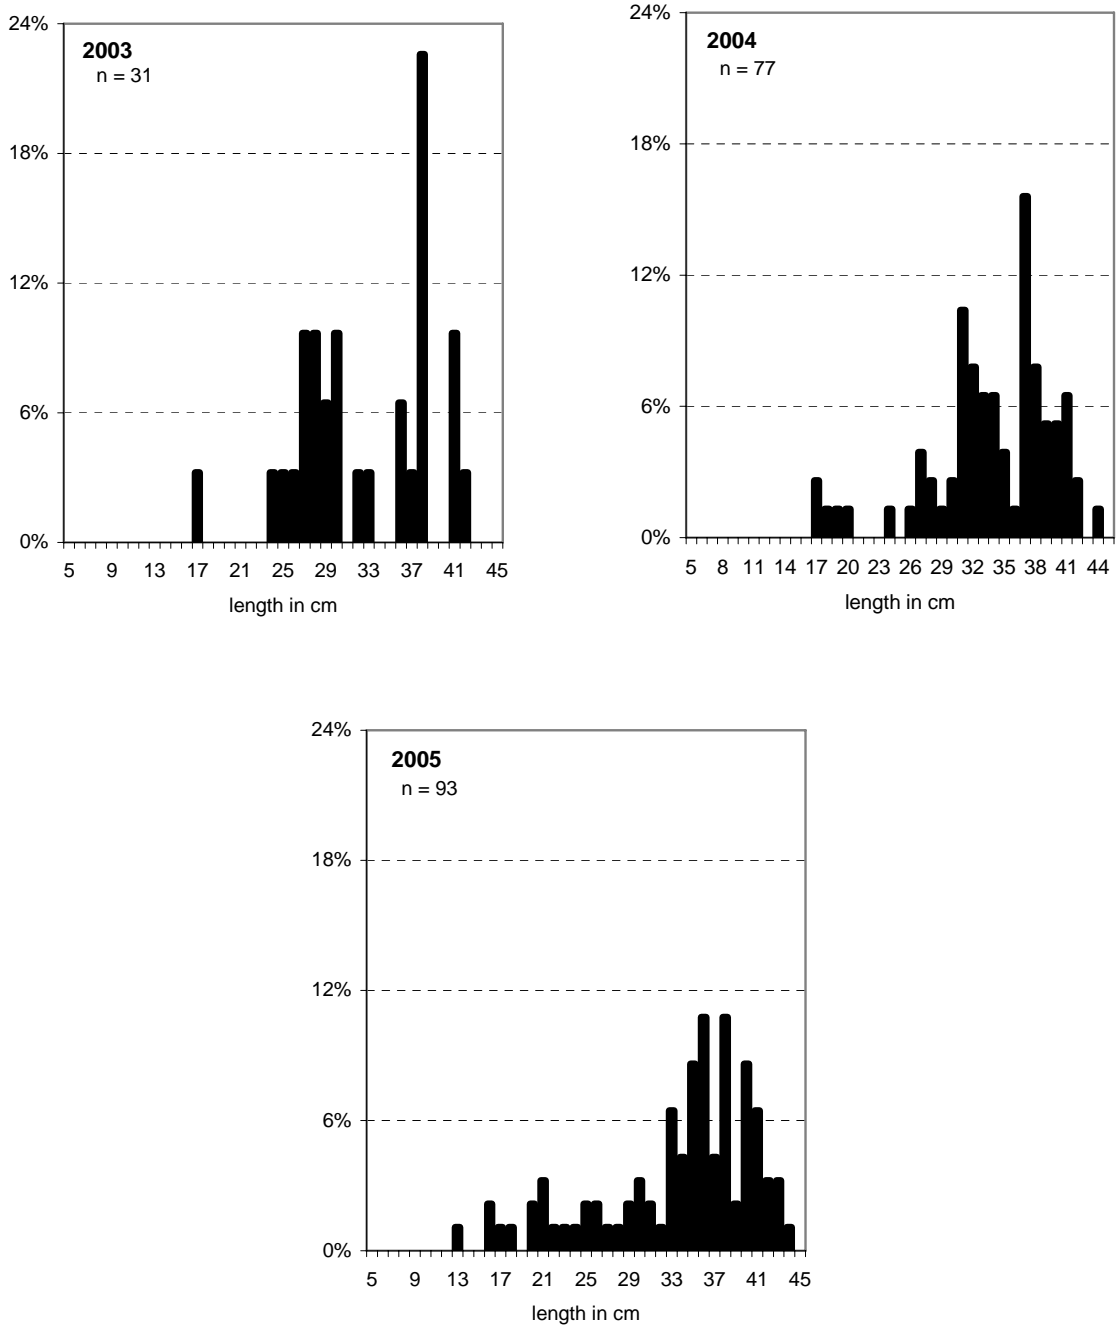

ROUNDTAIL CHUB, Delta, Gunnison River

Figure 72. Roundtail chub, Delta, Gunnison River, 2003 (2 passes), 2004 and 2005.

WHITE SUCKER, Delta, Gunnison River

Figure 73. White sucker, Delta, Gunnison River, 2003 (2 passes), 2004 and 2005.

WHITE-BLUEHEAD HYBRID, Delta, Gunnison River

Figure 74. White-bluehead hybrid, Delta, Gunnison River, 2003 (2 passes), 2004 and 2005.

WHITE-FLANNELMOUTH HYBRID, Delta, Gunnison River

Figure 75. White-flannelmouth hybrid, Delta, Gunnison River, 2003, 2004 and 2005.

BROWN TROUT, Delta, Gunnison River

Figure 78. Brown trout, Delta, Gunnison River, 2003 (2 passes), 2004 and 2005.

WHITE SUCKER AND HYBRIDS, Delta Gunnison River

Figure 79. White sucker and hybrids, Delta, Gunnison River, 2003 (2 passes), 2004 and 2005.