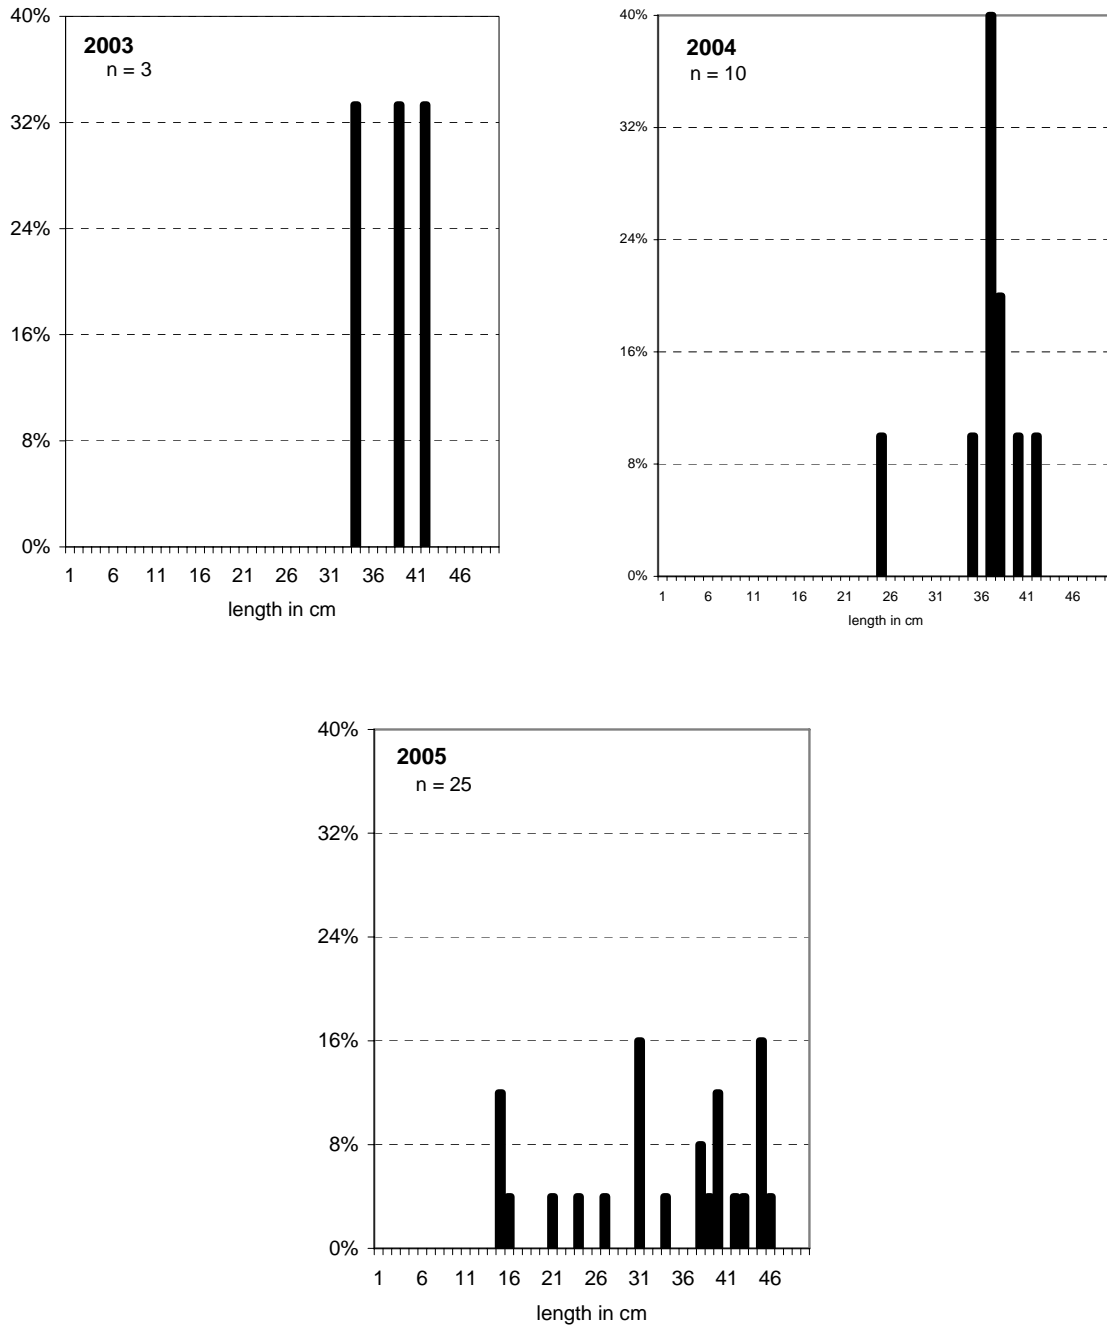

BLUEHEAD-FLANNELMOUTH HYBRID, Escalante, Gunnison River

Figure 88. Bluehead-flannelmouth hybrid, Escalante, Gunnison River, 2003 (2 passes), 2004 and 2005.

BROWN TROUT, Escalante, Gunnison River

Figure 89. Brown Trout, Escalante, Gunnison River, 2003 (2 passes), 2004 and 2005.