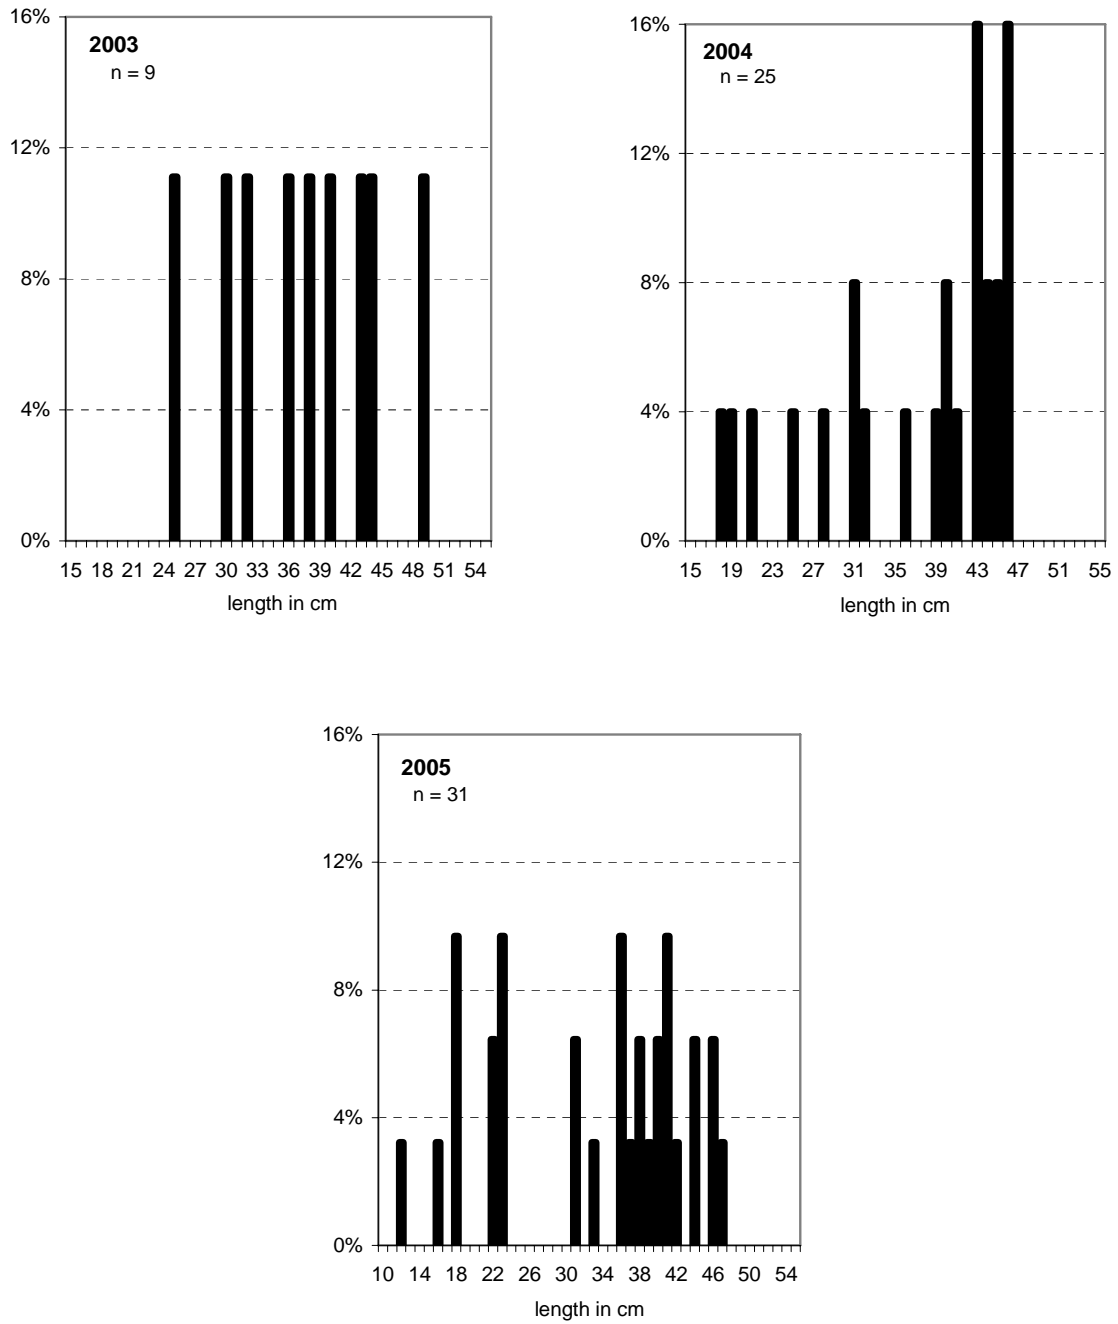

CARP, Delta, Gunnison River

Figure 76. Carp, Delta, Gunnison River, 2003, 2004 and 2005.

BLUEHEAD-FLANNELMOUTH HYBRID, Delta, Gunnison River

Figure 77. Bluehead-flannelmouth hybrid, Delta, Gunnison River, 2003 (2 passes), 2004 and 2005.

BROWN TROUT, Delta, Gunnison River

Figure 78. Brown trout, Delta, Gunnison River, 2003 (2 passes), 2004 and 2005.

WHITE SUCKER AND HYBRIDS, Delta Gunnison River

Figure 79. White sucker and hybrids, Delta, Gunnison River, 2003 (2 passes), 2004 and 2005.