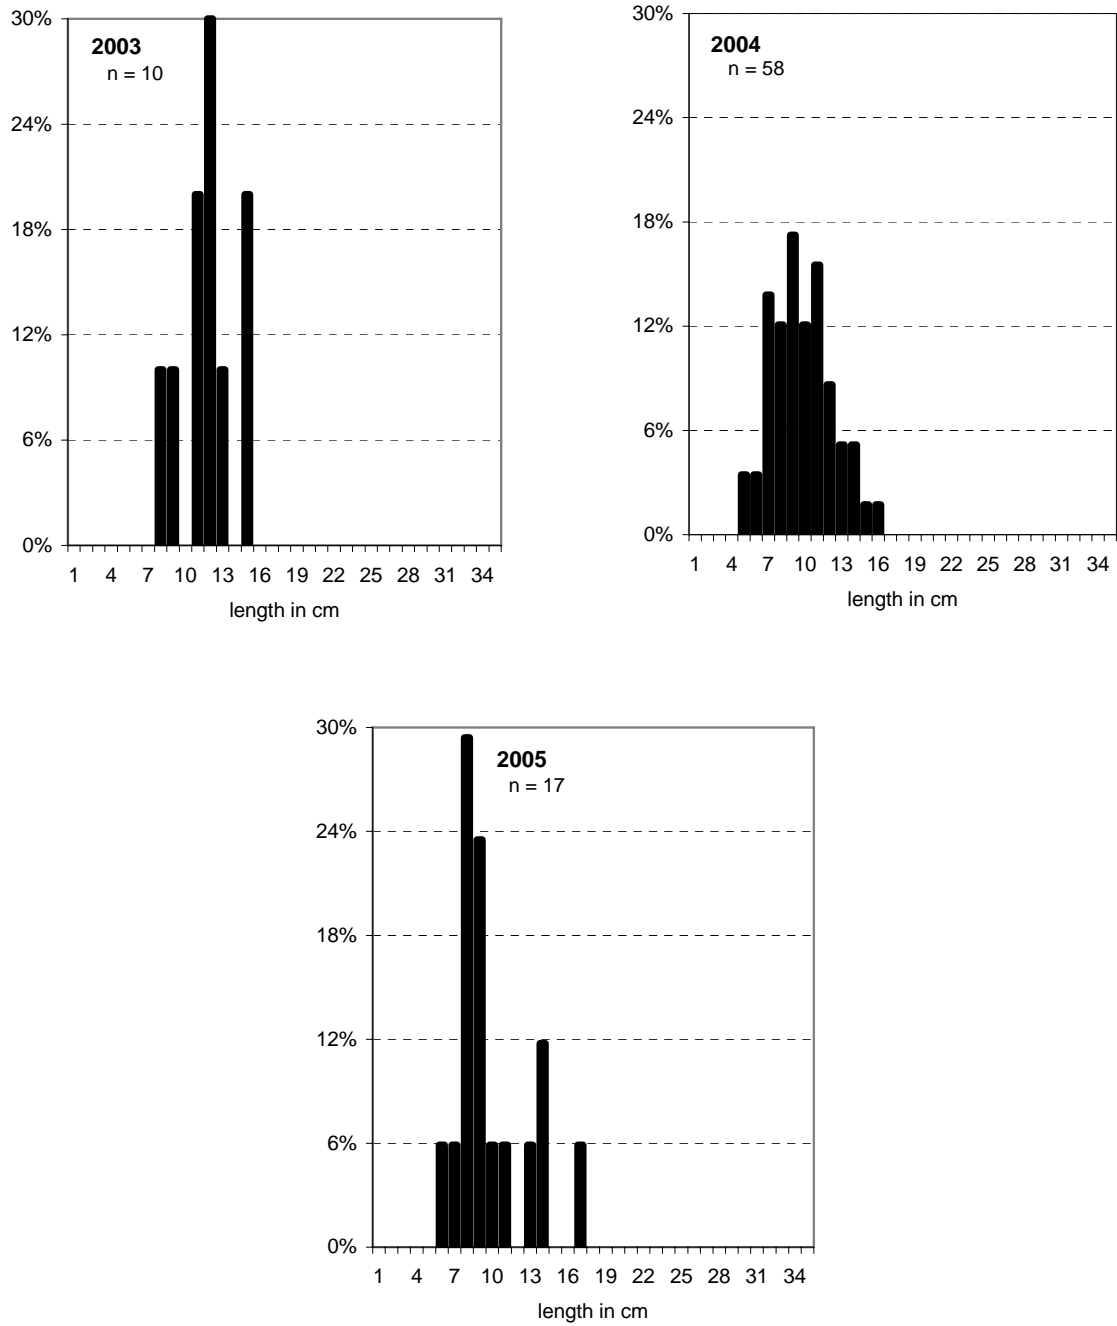

WHITE SUCKER AND HYBRIDS, Escalante, Gunnison River

Figure 89. White sucker and hybrids, Escalante, Gunnison River, 2003 (2 passes), 2004 and 2005.

GREEN SUNFISH, Escalante, Gunnison River

Figure 90. Green sunfish, Escalante, Gunnison River, 2003 (2 passes), 2004 and 2005.