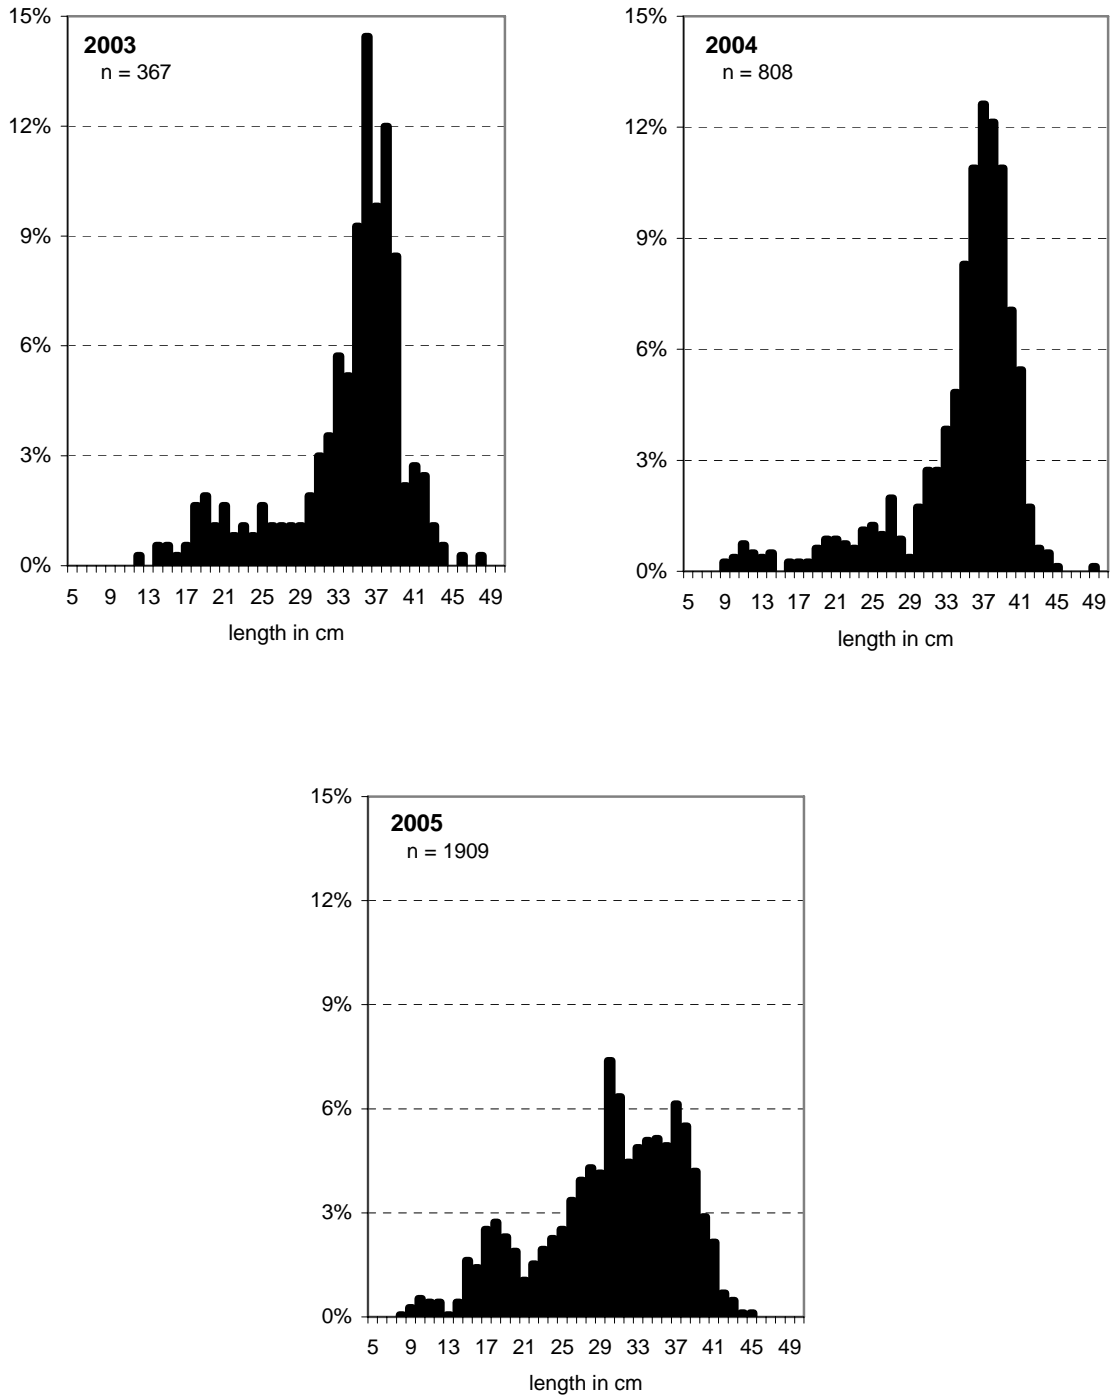

BLUEHEAD SUCKER, Delta, Gunnison River

Figure 70. Bluehead sucker, Delta, Gunnison River, 2003 (2 passes), 2004 and 2005.

FLANNELMOUTH SUCKER, Delta, Gunnison River

Figure 71. Flannelmouth sucker, Delta, Gunnison River, 2003 (2 passes), 2004 and 2005.

ROUNDTAIL CHUB, Delta, Gunnison River

Figure 72. Roundtail chub, Delta, Gunnison River, 2003 (2 passes), 2004 and 2005.

WHITE SUCKER, Delta, Gunnison River

Figure 73. White sucker, Delta, Gunnison River, 2003 (2 passes), 2004 and 2005.