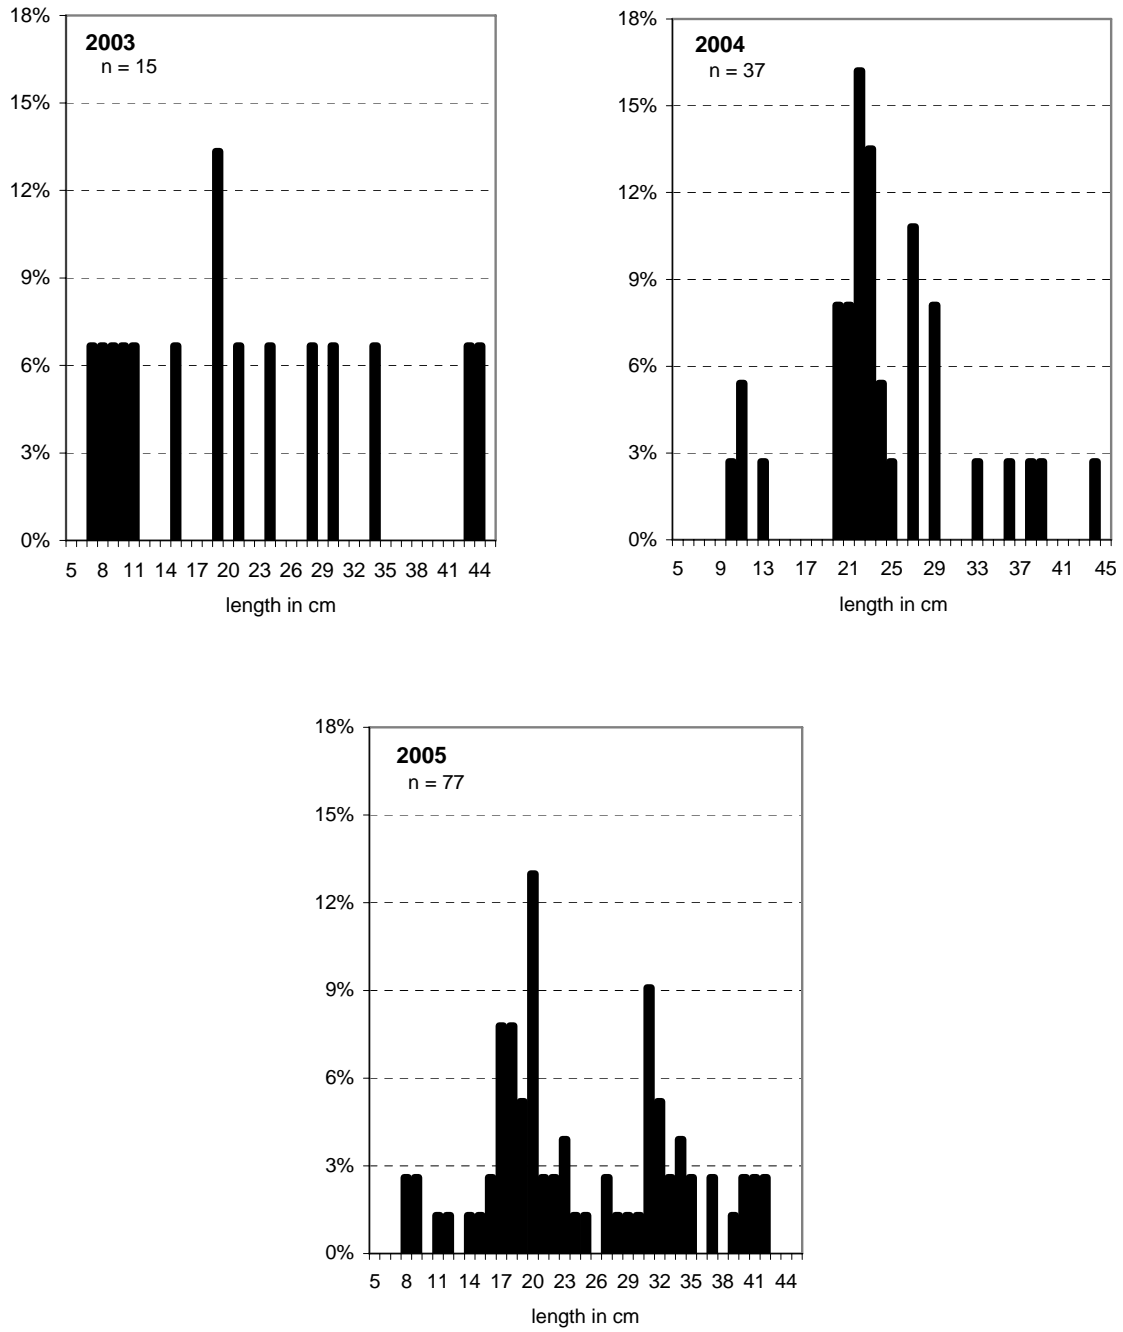

BROWN TROUT, Delta, Gunnison River

Figure 78. Brown trout, Delta, Gunnison River, 2003 (2 passes), 2004 and 2005.

WHITE SUCKER AND HYBRIDS, Delta Gunnison River

Figure 79. White sucker and hybrids, Delta, Gunnison River, 2003 (2 passes), 2004 and 2005.