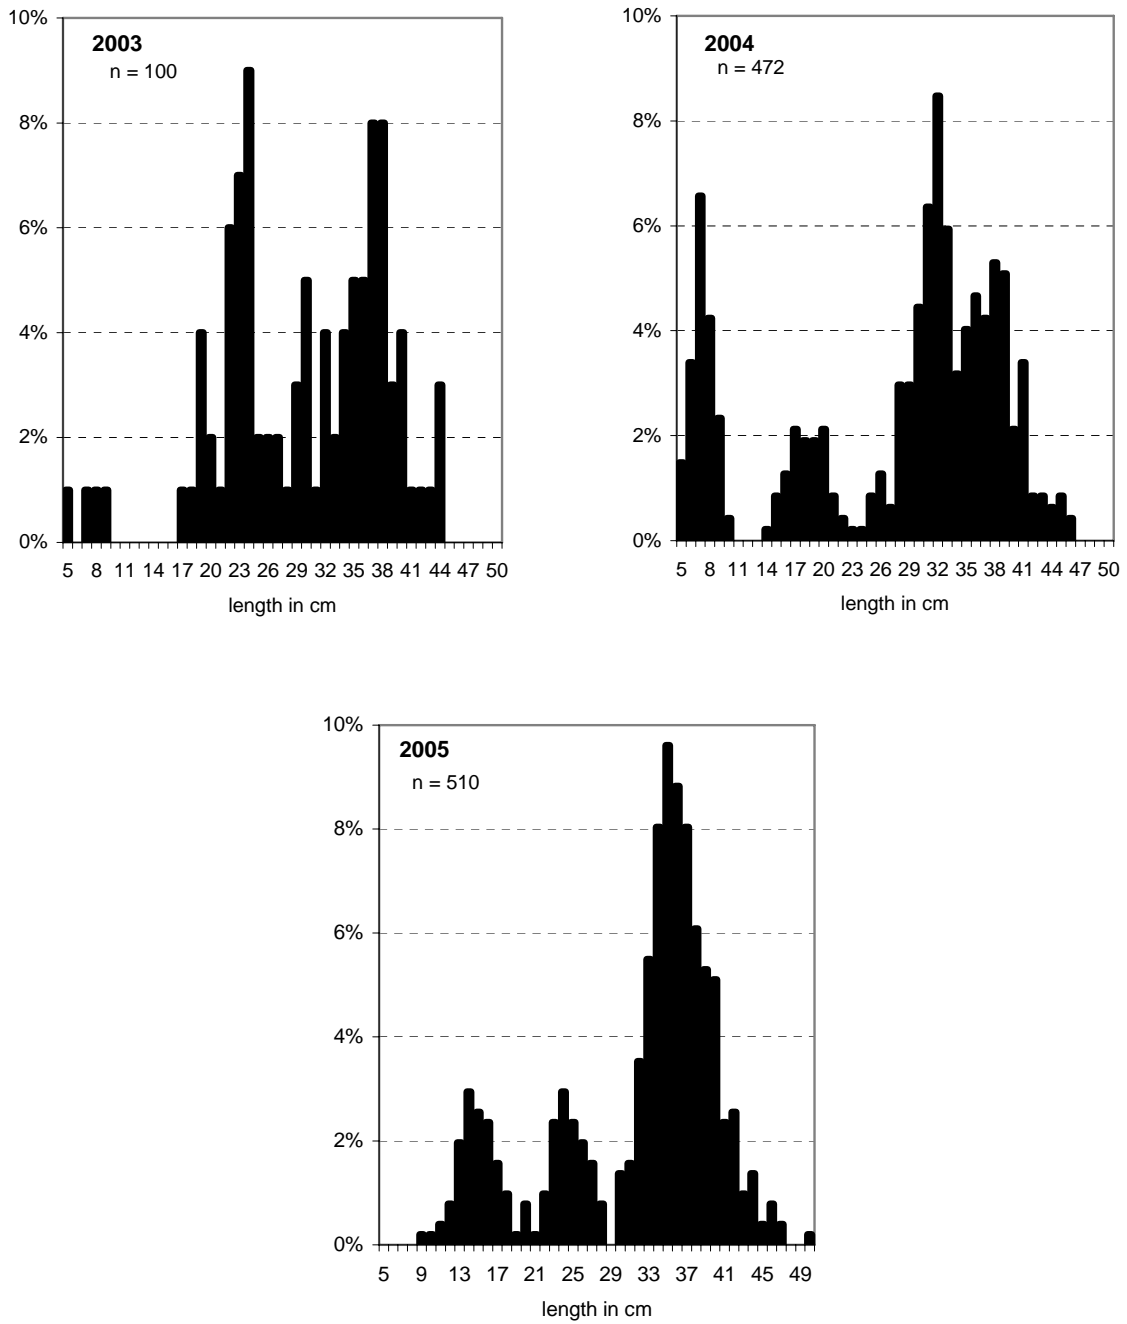

BROWN TROUT, Delta, Gunnison River

Figure 78. Brown trout, Delta, Gunnison River, 2003 (2 passes), 2004 and 2005.

WHITE SUCKER AND HYBRIDS, Delta Gunnison River

Figure 79. White sucker and hybrids, Delta, Gunnison River, 2003 (2 passes), 2004 and 2005.

WHITE SUCKER, Escalante, Gunnison River

Figure 84. White sucker, Escalante, Gunnison River, 2003 (2 passes), 2004 and 2005.

WHITE-BLUEHEAD HYBRID, Escalante, Gunnison River

Figure 85. White-bluehead hybrid, Escalante, Gunnison River, 2003 (2 passes), 2004 and 2005.