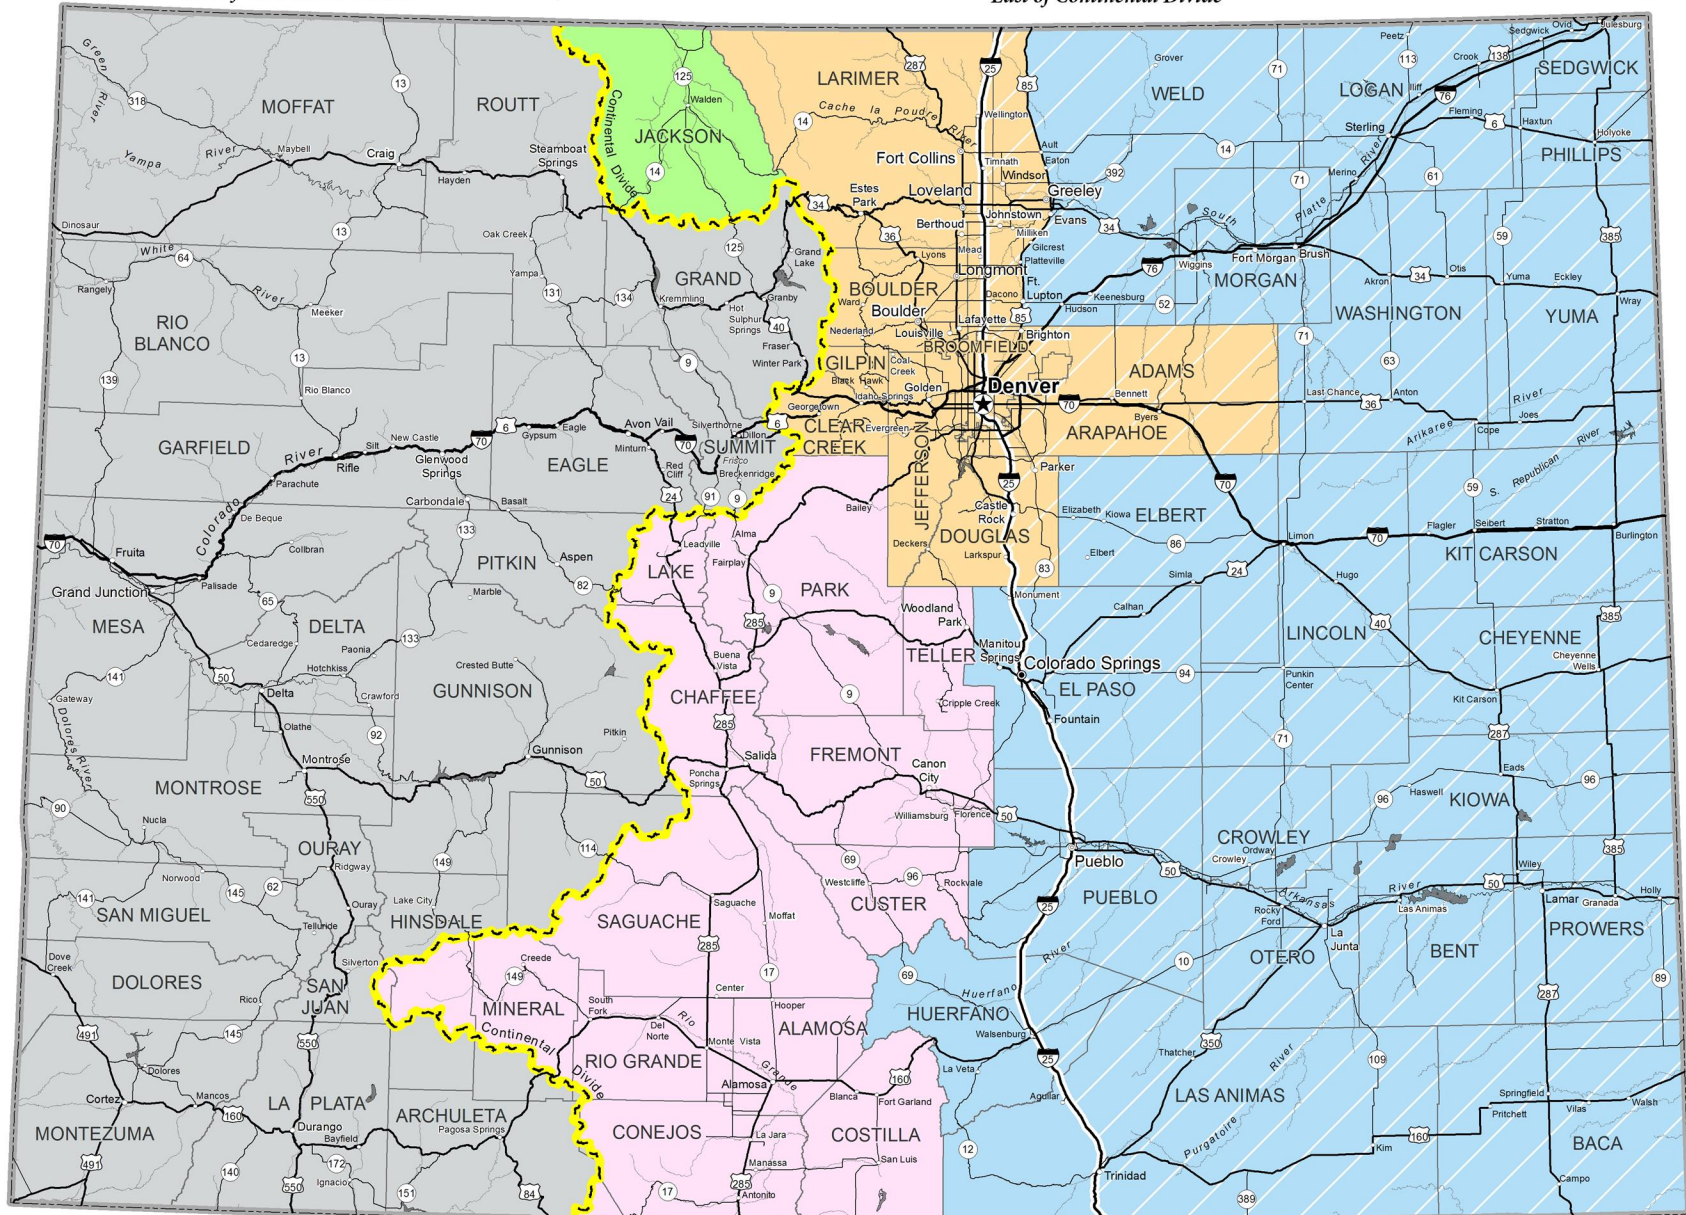

Pacific Flyway
West of Continental Divide

Central Flyway
East of Continental Divide

- Pacific Flyway Regular Season & Early Canada Goose Season
- North Park Season
- Northern Front Range Season
- South Park, San Luis Valley Season
- Central Flyway Regular Goose Season
- Light Goose Conservation Order: All areas East of I-25