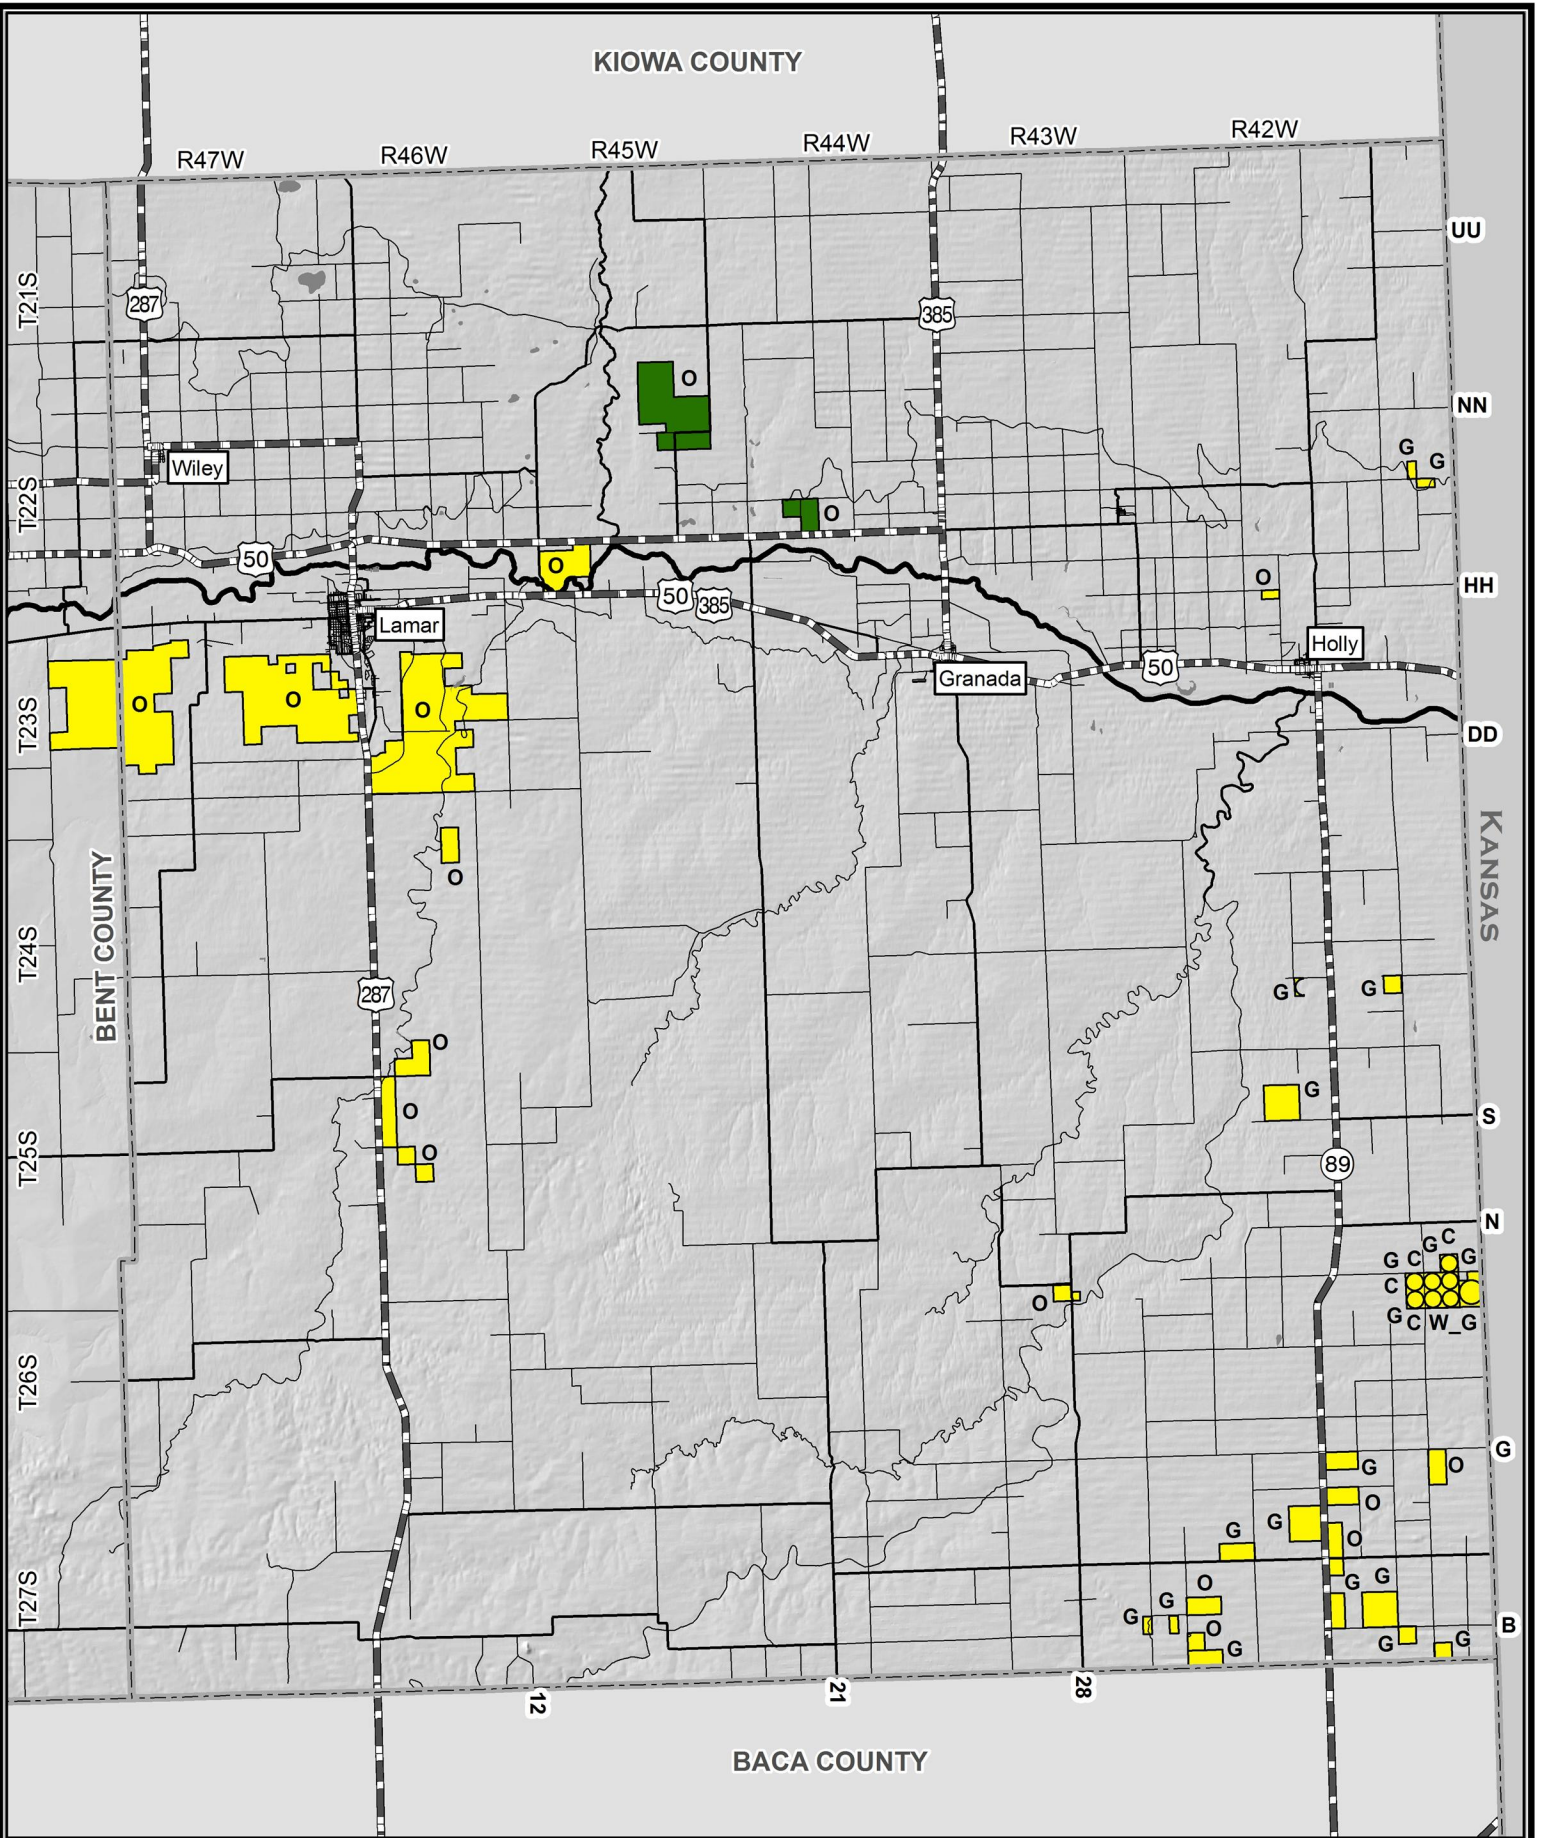

KIOWA COUNTY

# Prowers County

Walk-In Property Cover Types

- G Grass
- W Wheat
- C Corn
- O Other

  Open through March 31, 2012

WildlifeGIS