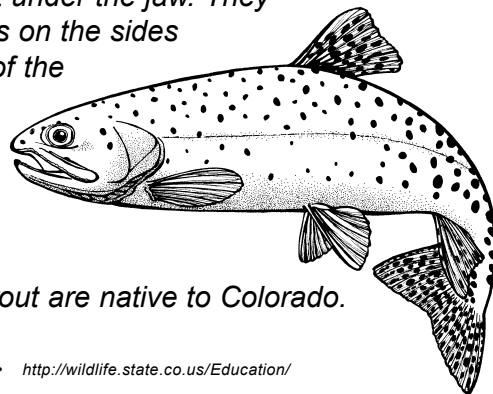

# Color Your Own Trout Identification Guide

Colorado has many kinds of trout. Some species have always lived here. They are native. Others were brought to the state for sport fishing. Each fish species is described so that you can color it. For more hints, go to our web site:

## Rainbow Trout

Black spots cover the fish, except for the tips of the fins. The cheeks are pink and there is a pink "rainbow" along the side of the fish from the head to the tail fin.

**Fun Fact:** Rainbow trout are the trout most often caught in Colorado.

## Cutthroat Trout

The most noticeable parts of these fish are their bright red gill covers and cheeks and two blood-red stripes on each side of the throat under the jaw. They have dark, round spots on the sides and tail. The top part of the fish is greenish. The middle part of the fish is yellowish. The belly of the fish can be bright red.

**Fun Fact:** Cutthroat trout are native to Colorado.