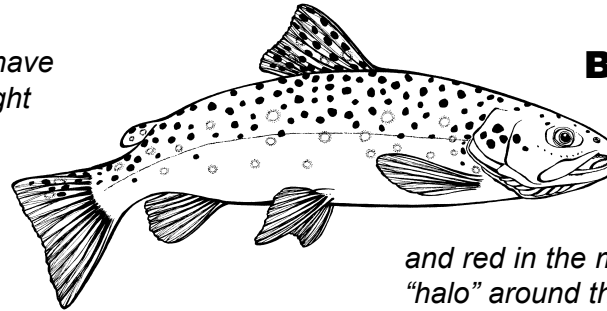

## Rainbow Trout

Black spots cover the fish, except for the tips of the fins. The cheeks are pink and there is a pink "rainbow" along the side of the fish from the head to the tail fin.

**Fun Fact:** Rainbow trout are the trout most often caught in Colorado.

## Cutthroat Trout

The most noticeable parts of these fish are their bright red gill covers and cheeks and two blood-red stripes on each side of the throat under the jaw. They have dark, round spots on the sides and tail. The top part of the fish is greenish. The middle part of the fish is yellowish. The belly of the fish can be bright red.

## Brown Trout

Brown trout are olive-colored. They are darker on top and have light bellies. The spots are black on top and red in the middle. The spots have a white "halo" around them.

**Fun Fact:** Brown trout sometimes eat frogs and mice.

## Brook Trout

The back and sides are olive with a red or yellow tint. The top part of the fish has light spots. There are red spots on the sides with blue "halos" around them. The top fin has black lines all over it. The belly is usually white, but can be red in adult males.