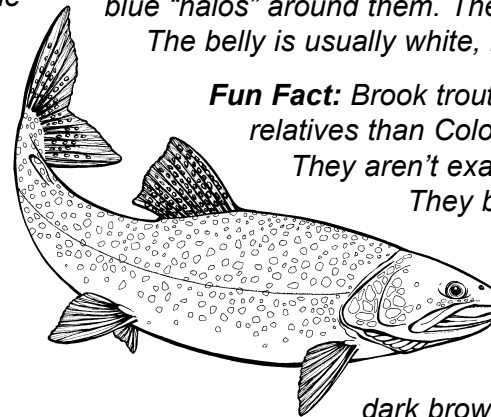

Brook Trout

The back and sides are olive with a red or yellow tint. The top part of the fish has light spots. There are red spots on the sides with blue "halos" around them. The top fin has black lines all over it. The belly is usually white, but can be red in adult males.

Fun Fact: Brook trout and lake trout are closer relatives than Colorado's other species of trout.

They aren't exactly in the "trout" group at all! They belong to a group of cold-water fish called **char**.