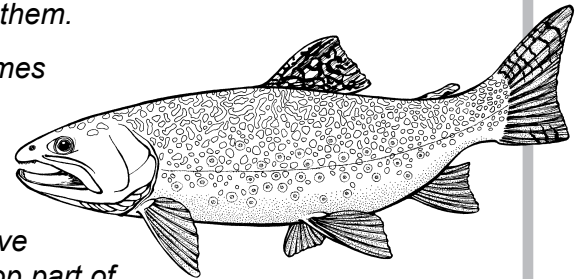

Brook Trout

The back and sides are olive with a red or yellow tint. The top part of the fish has light spots. There are red spots on the sides with blue "halos" around them. The top fin has black lines all over it. The belly is usually white, but can be red in adult males.

Fun Fact: Brook trout and lake trout are closer relatives than Colorado's other species of trout.

They aren't exactly in the "trout" group at all! They belong to a group of cold-water fish called **char**.