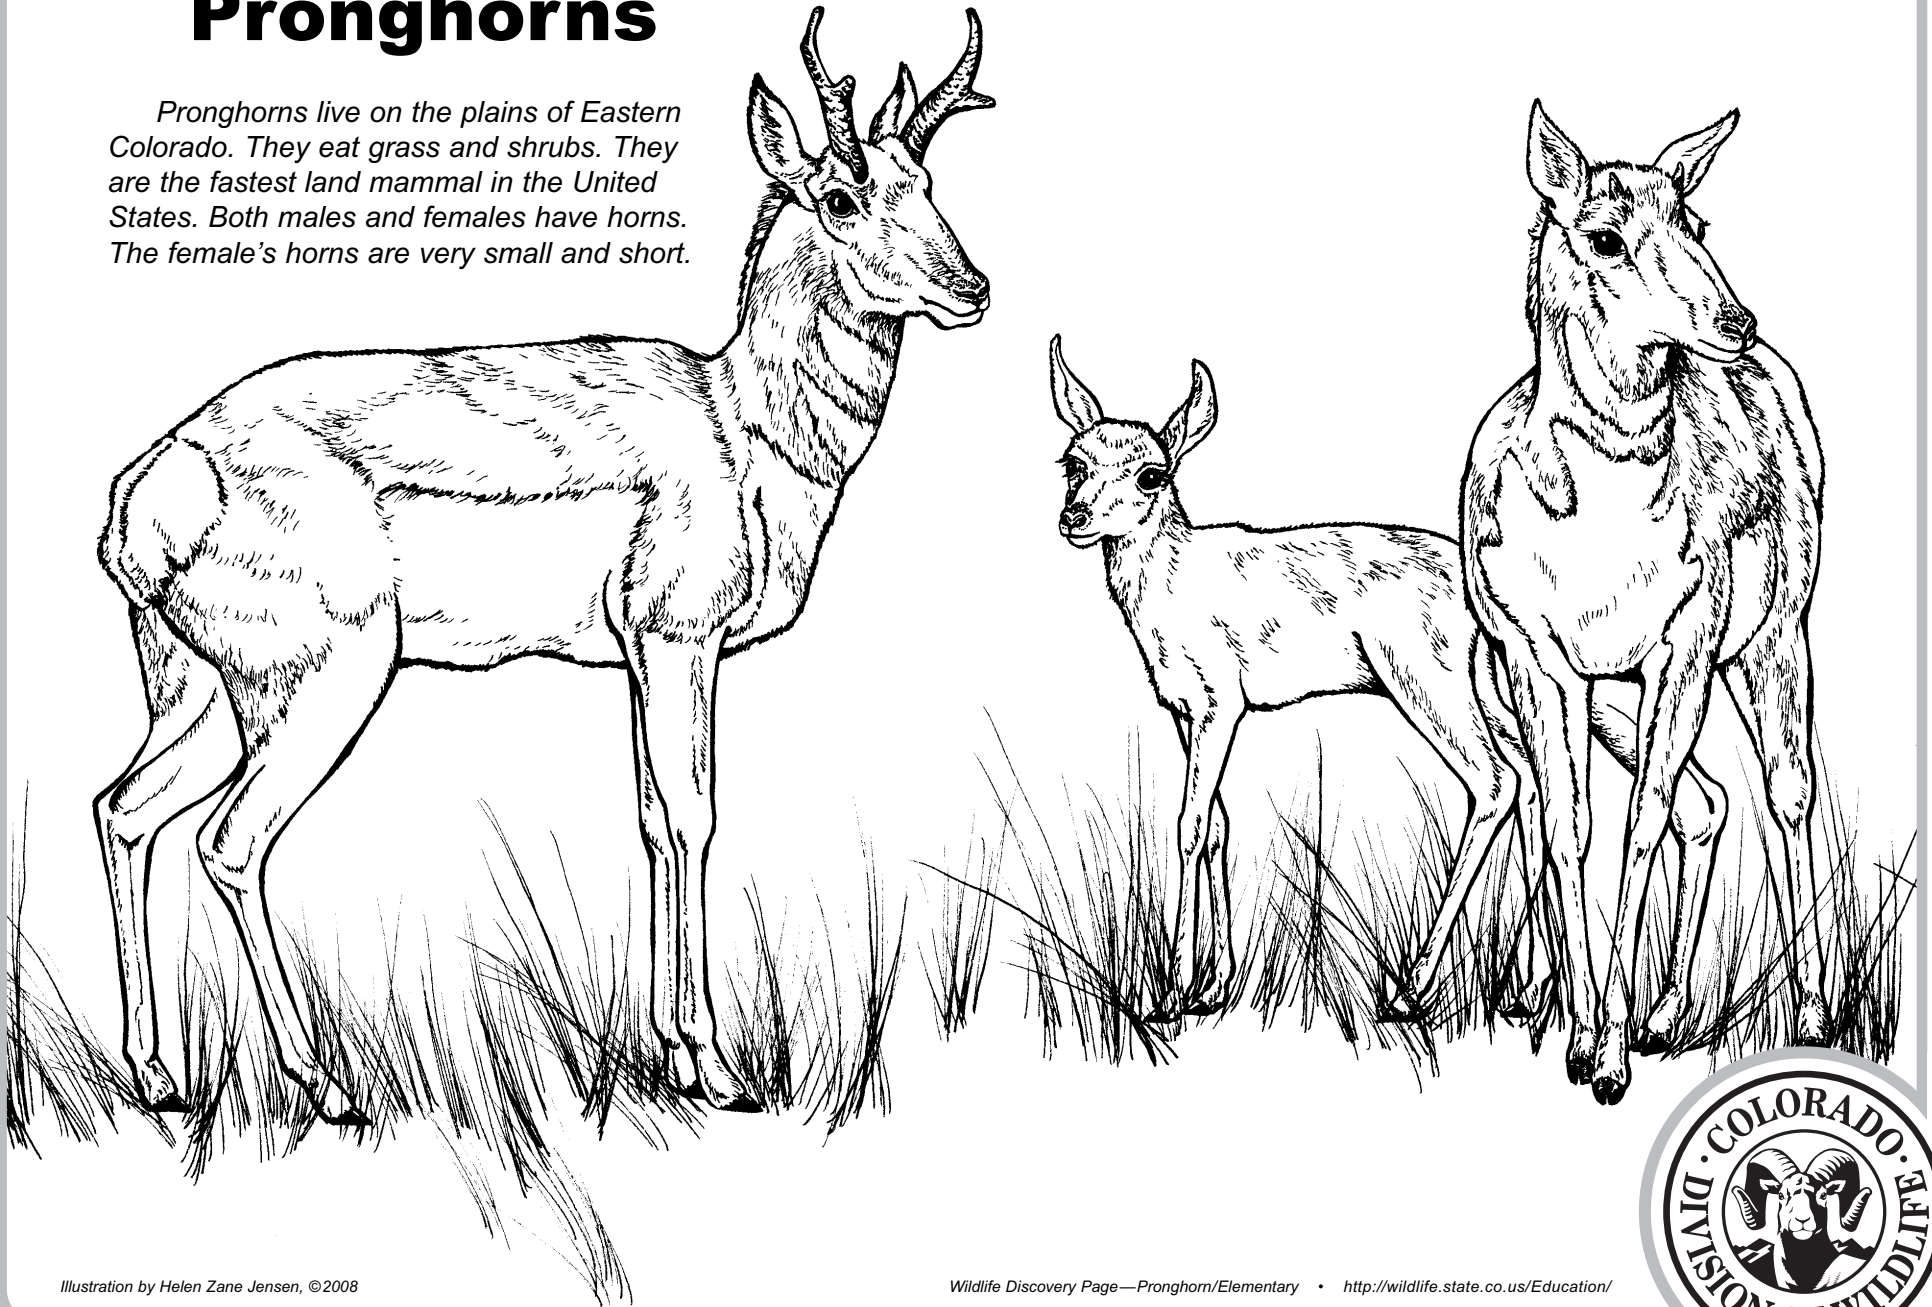

# Pronghorns

*Pronghorns live on the plains of Eastern Colorado. They eat grass and shrubs. They are the fastest land mammal in the United States. Both males and females have horns. The female's horns are very small and short.*

Illustration by Helen Zane Jensen, ©2008

Wildlife Discovery Page—Pronghorn/Elementary • <http://wildlife.state.co.us/Education/>