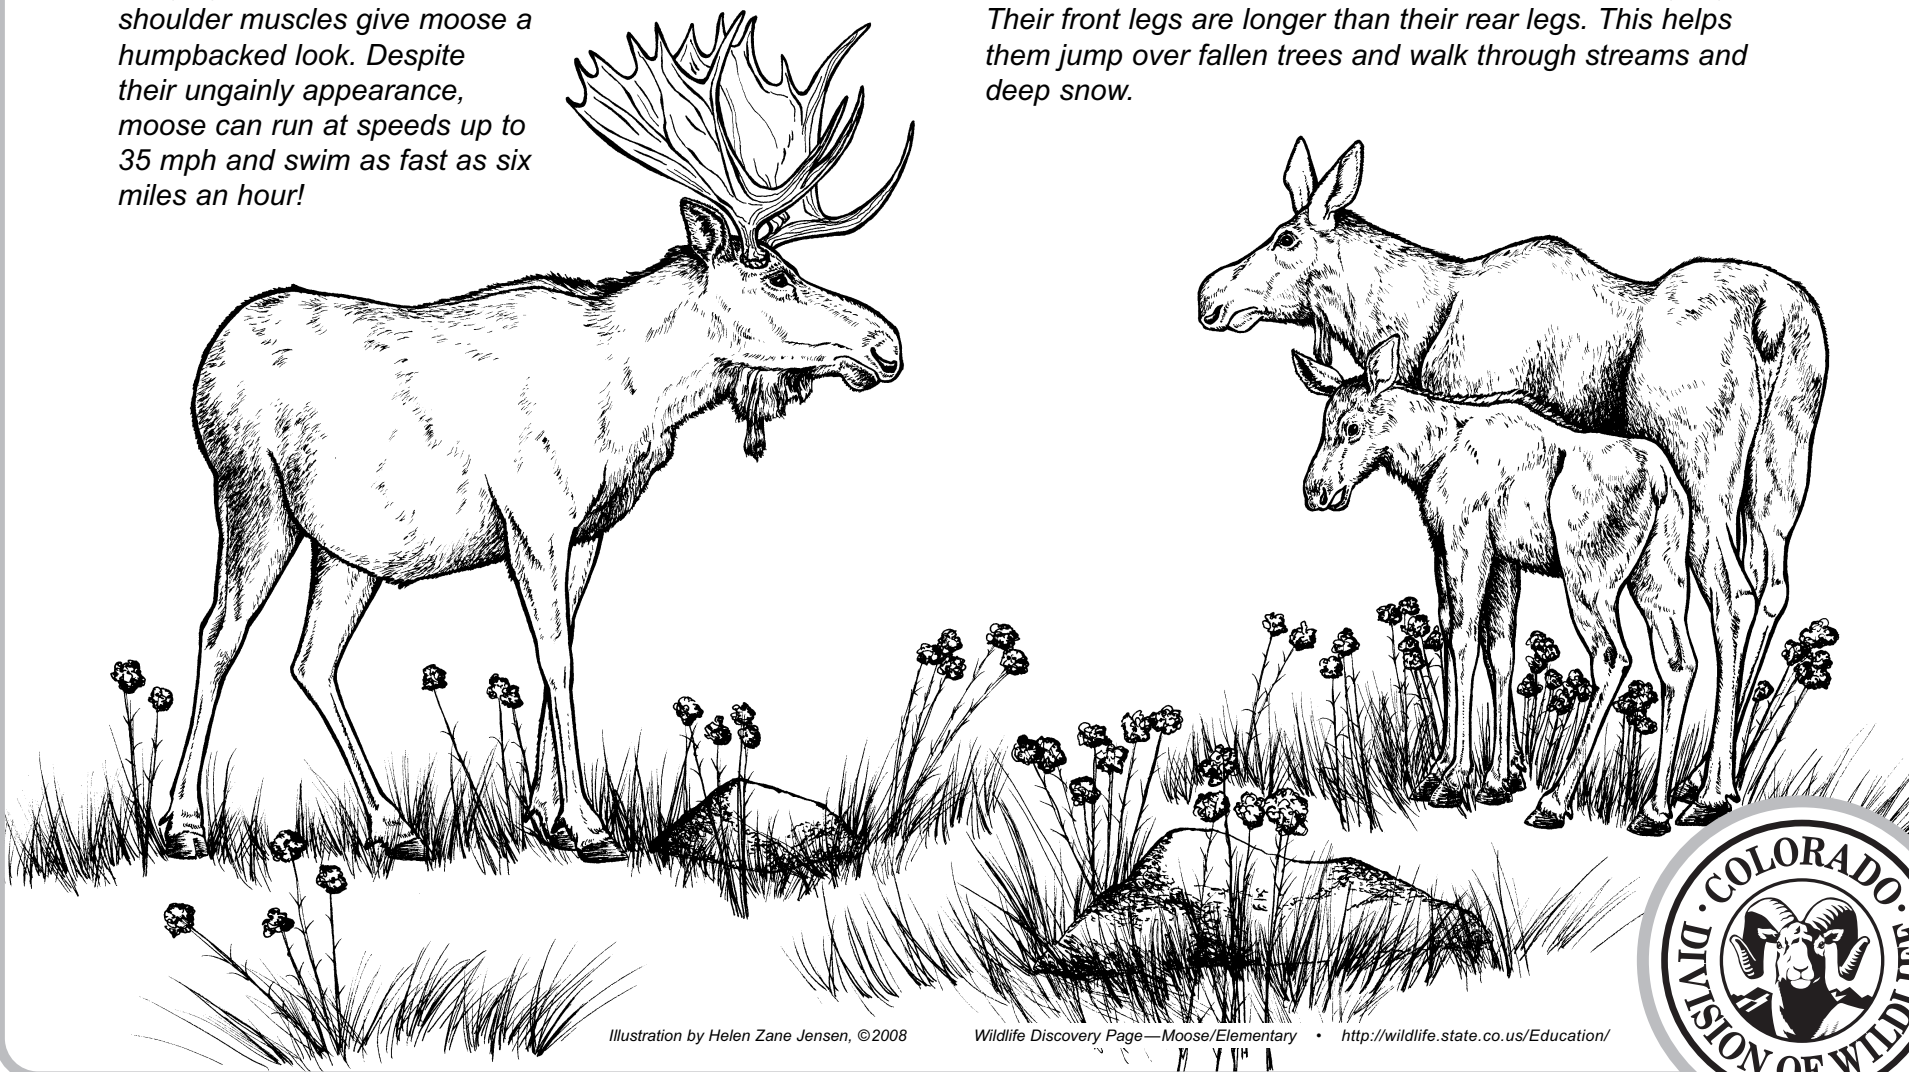

Moose

Moose are the largest members of the deer family. They are the tallest mammals in North America. Moose look very awkward. They have a long head with big ears, a large rounded nose, and a bell of hair-covered skin or "dewlap" hanging from the throat. Powerful shoulder muscles give moose a humpbacked look. Despite their ungainly appearance, moose can run at speeds up to 35 mph and swim as fast as six miles an hour!

Moose live in spruce, fir, and pine forests near water. They like willow thickets along streams, ponds, and marshes. They stay in the high forests in Colorado even in winter. Moose hair is long, thick, brown, and hollow. The hollow hair holds air which helps keep the moose warm. Moose have long legs. Their front legs are longer than their rear legs. This helps them jump over fallen trees and walk through streams and deep snow.